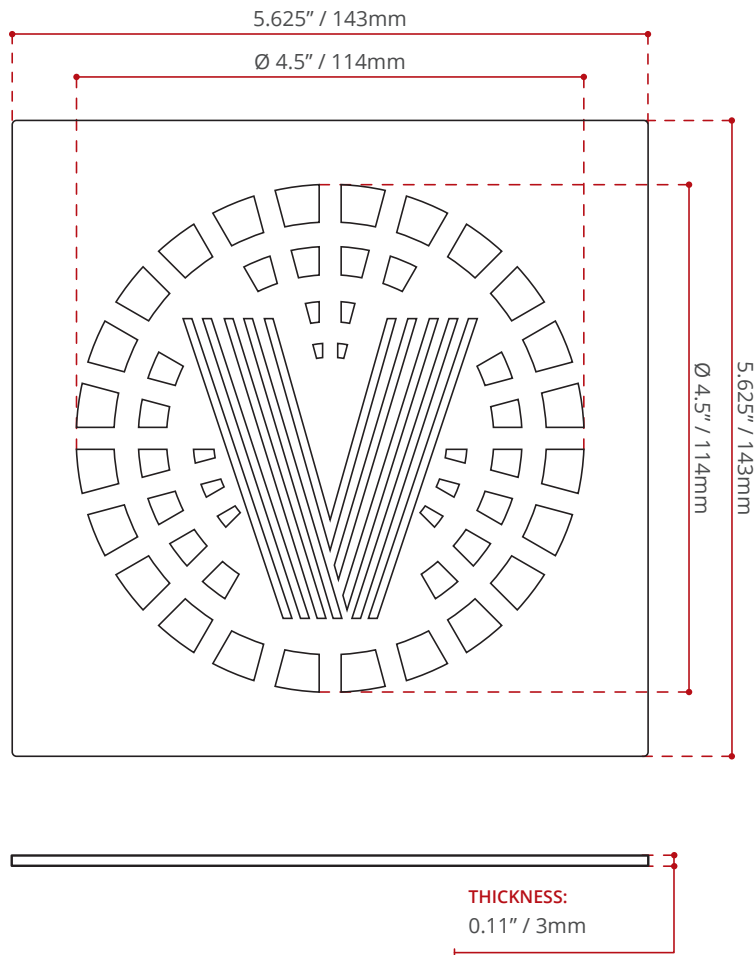

### DESCRIPTION:

- Gun Metal Stainless Steel finish
- For use with JADE Shower Bases & Acrylic square drain shower bases
- Scratch and stain resistance

### DISCLAIMER:

Measurements may vary  $\pm \frac{1}{4}$ "  
(Diagram Not to scale)