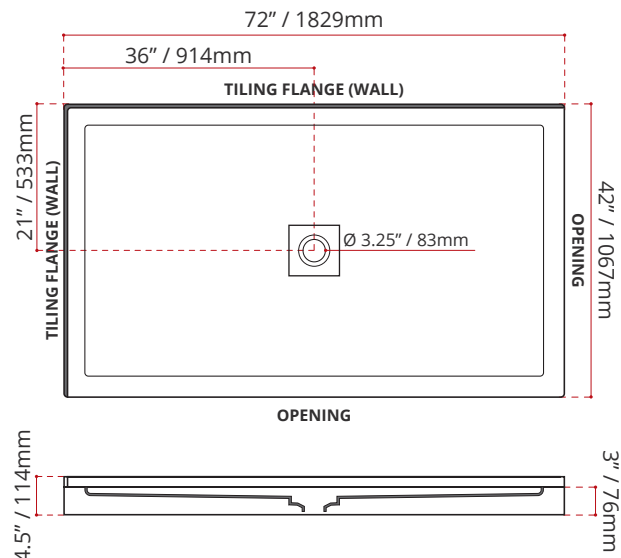

SHIPPING INFORMATION:

- Length: 74" / 1880mm
- Width: 44" / 1118mm
- Height: 8" / 203mm
- Net Weight: 35 kg / 77lbs
- Gross Weight: 40 kg / 88lbs

Valley's double threshold, center drain acrylic shower bases are meant to be installed a corner setting. All acrylic shower bases have been redesigned with a minimal 3" threshold.

STAINLESS STEEL DRAIN COVER NOT INCLUDED SOLD SEPARATELY.

DESCRIPTION:

- Double Threshold / Opening
- **White Finish**
- **Left or right hand threshold opening**
- **Center Drain**
- High gloss / Crack-resistant acrylic.
- Made in Canada.
- Complies with CSA & IAPMO standards.

SDTSD7242L1

(LEFT HAND THRESHOLD OPENING)

SDTSD7242R1

(RIGHT HAND THRESHOLD OPENING)

DISCLAIMER: Measurements may vary ± 1/4" (Diagram Not to scale)