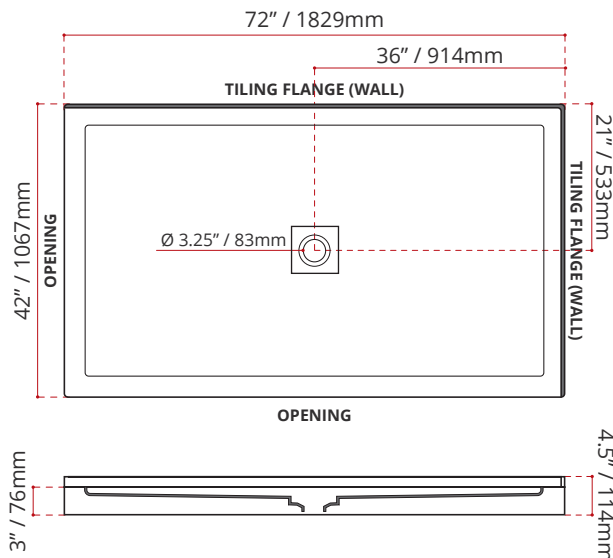

SHIPPING INFORMATION:

- Length: 74" / 1880mm
- Width: 44" / 1118mm
- Height: 8" / 203mm
- Net Weight: 35 kg / 77lbs
- Gross Weight: 40 kg / 88lbs

Valley's double threshold, center drain acrylic shower bases are meant to be installed a corner setting. All acrylic shower bases have been redesigned with a minimal 3" threshold.

STAINLESS STEEL DRAIN COVER NOT INCLUDED SOLD SEPARATELY.

DESCRIPTION:

- Double Threshold / Opening
- **White Finish**
- **Left or right hand threshold opening**
- **Center Drain**
- High gloss / Crack-resistant acrylic.
- Made in Canada.
- Complies with CSA & IAPMO standards.

SDTSD7242L1

(LEFT HAND THRESHOLD OPENING)

SDTSD7242R1

(RIGHT HAND THRESHOLD OPENING)

DISCLAIMER: Measurements may vary ± 1/4" (Diagram Not to scale)