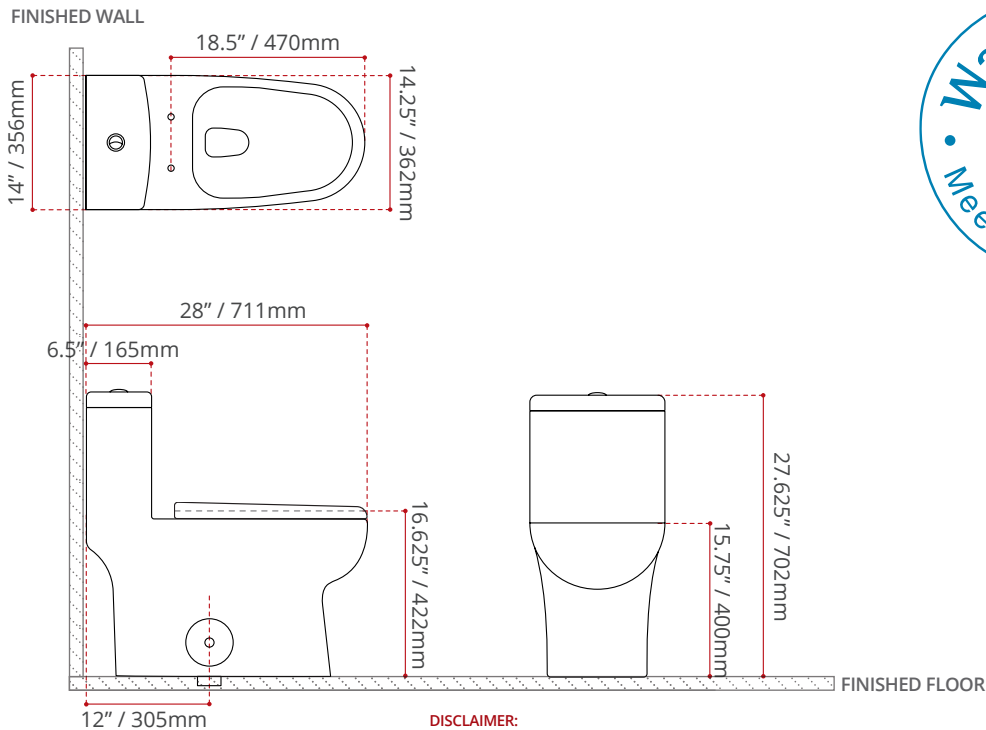

DESCRIPTION:

- One piece, dual siphonic flush skirted toilet
- Fully glazed P-trap to prevent clogging
- Soft closing seat & white porcelain lid included
- 12" rough-in & powerful 3" flushing valve
- 100% factory flush tested
- Complies with CSA & IAPMO standards

BOWL HEIGHT	LITRES PER FLUSH	MaP RATING
STANDARD HEIGHT: 15.75" / 400mm	3LPF 4.5LPF	1000g

SHIPPING INFORMATION:

- Length: 16" / 406 mm
- Width: 30" / 762mm
- Height: 30" / 762mm
- Net Weight: 45 kg / 99 lbs
- Gross Weight: 50 kg / 110 lbs

DISCLAIMER:
Measurements may vary $\pm \frac{1}{4}$ "
(Diagram Not to scale)

These dimensions and specifications are subject to change without notice