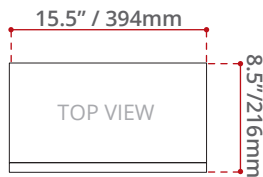

**DESCRIPTION:**

- Veneer wood single door wall cabinet.
- Long and sleek aluminum mirror.
- Ultra sheer gloss resin above counter basin.
- Mirror model no. : VA-A400MIRROR
- Available in Grey Oak and Wenge.
- Faucet Not included.

**- MIRROR:**

**- BASIN:**

**- CABINET:**

Measurements may vary 5mm  
- Diagram NOT to scale -