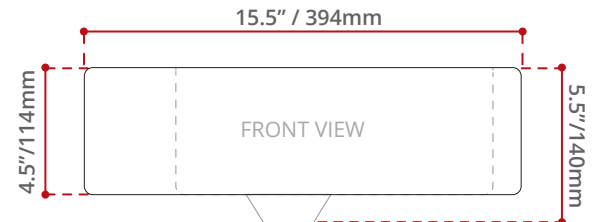

**DESCRIPTION:**

- Veneer wood single door wall cabinet.
- Long and sleek aluminum mirror.
- Ultra sheer gloss resin above counter basin.
- Mirror model no. : VA-A400MIRROR
- Available in Grey Oak and Wenge.
- Faucet Not included.

**- MIRROR:**

**- BASIN:**

**- CABINET:**

Measurements may vary 5mm  
- Diagram NOT to scale -