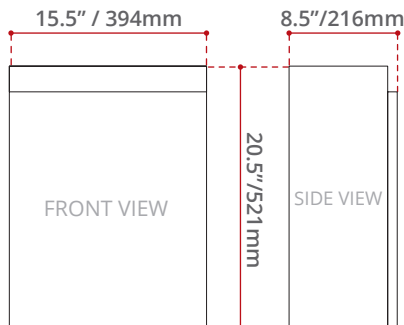

**DESCRIPTION:**

- Veneer wood single door wall cabinet.
- Long and sleek aluminum mirror.
- Ultra sheer gloss resin above counter basin.
- Mirror model no. : VA-A400MIRROR
- Available in Grey Oak and Wenge.
- Faucet Not included.

**- MIRROR:**

**- BASIN:**

**- CABINET:**

Measurements may vary 5mm  
- Diagram NOT to scale -