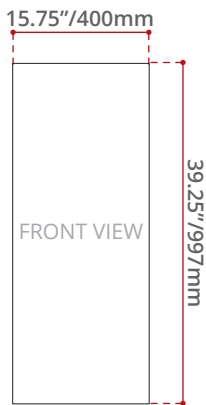

**DESCRIPTION:**

- Veneer wood single door wall cabinet.
- Long and sleek aluminum mirror.
- Ultra sheer gloss resin above counter basin.
- Mirror model no. : VA-A400MIRROR
- Available in Grey Oak and Wenge.
- Faucet Not included.

**- MIRROR:**

**- BASIN:**

**- CABINET:**

Measurements may vary 5mm  
- Diagram NOT to scale -