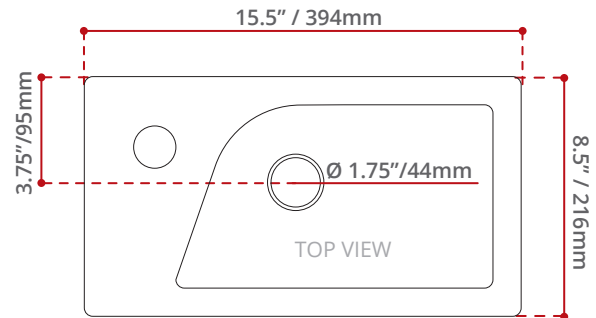

**DESCRIPTION:**

- Veneer wood single door wall cabinet.
- Long and sleek aluminum mirror.
- Ultra sheer gloss resin above counter basin.
- Mirror model no. : VA-A400MIRROR
- Available in Grey Oak and Wenge.
- Faucet Not included.

**- MIRROR:**

**- BASIN:**

**- CABINET:**

Measurements may vary 5mm  
- Diagram NOT to scale -