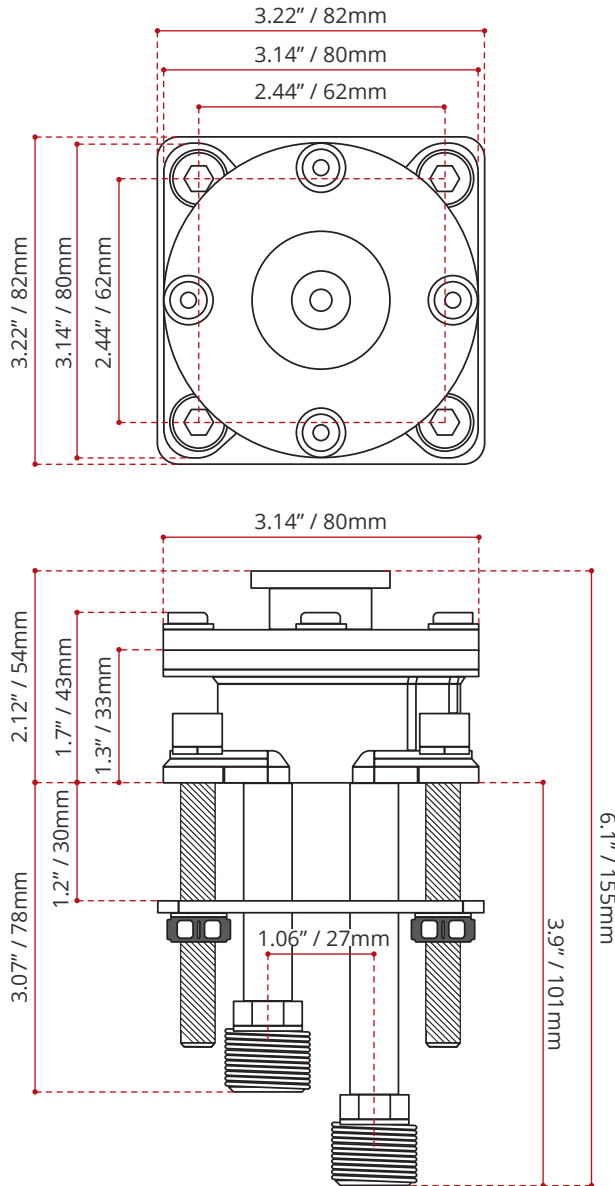

Product images are for illustration purposes only. Actual product(s) may vary.

DESCRIPTION:

- Solid brass construction.
- Complies with CSA standards.

SHIPPING INFORMATION:

- Length: 13.25" / 337mm
- Width: 8.75" / 222mm
- Height: 37.5" / 953mm
- Net Weight: 8 kg / 17.6 lbs.
- Gross Weight: 9 kg / 19.8 lbs.

DISCLAIMER: Measurements may vary  $\pm$  1/4" (Diagram Not to scale)