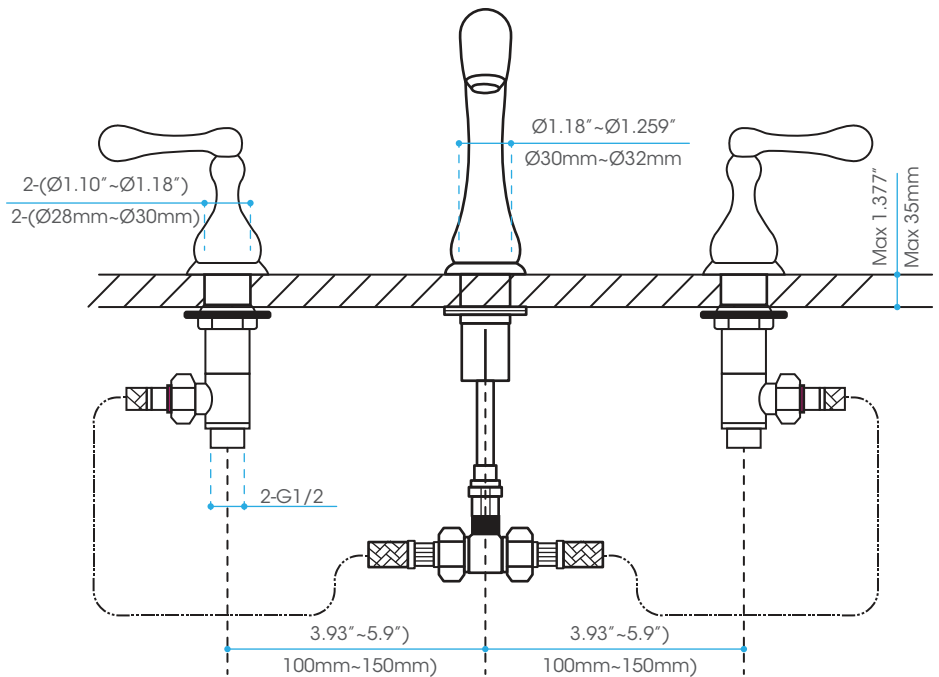

Affordable Luxury

Lavatory Faucet.

Description:

- Two - handle 8" widespread lavatory faucet.
- Chrome finish.
- Flow Rate: 5.7 LPM

Shipping Dimensions

16.3 x 9.53 x 3.15" / 415 x 215 x 80mm

Net Weight

2 kg / 4.4 lbs

Gross Weight

2.51 kg / 5.53 lbs

 **Complies with CSA Standards**