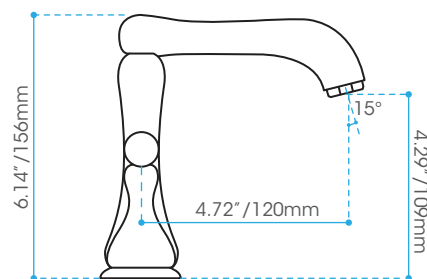

Affordable Luxury

Lavatory Faucet.

Description:

- Two - handle 8" widespread lavatory faucet.
- Chrome finish.
- Flow Rate: 5.7 LPM

Shipping Dimensions

16.3 x 9.53 x 3.15" / 415 x 215 x 80mm

Net Weight

2 kg / 4.4 lbs

Gross Weight

2.51 kg / 5.53 lbs

 **Complies with CSA Standards**