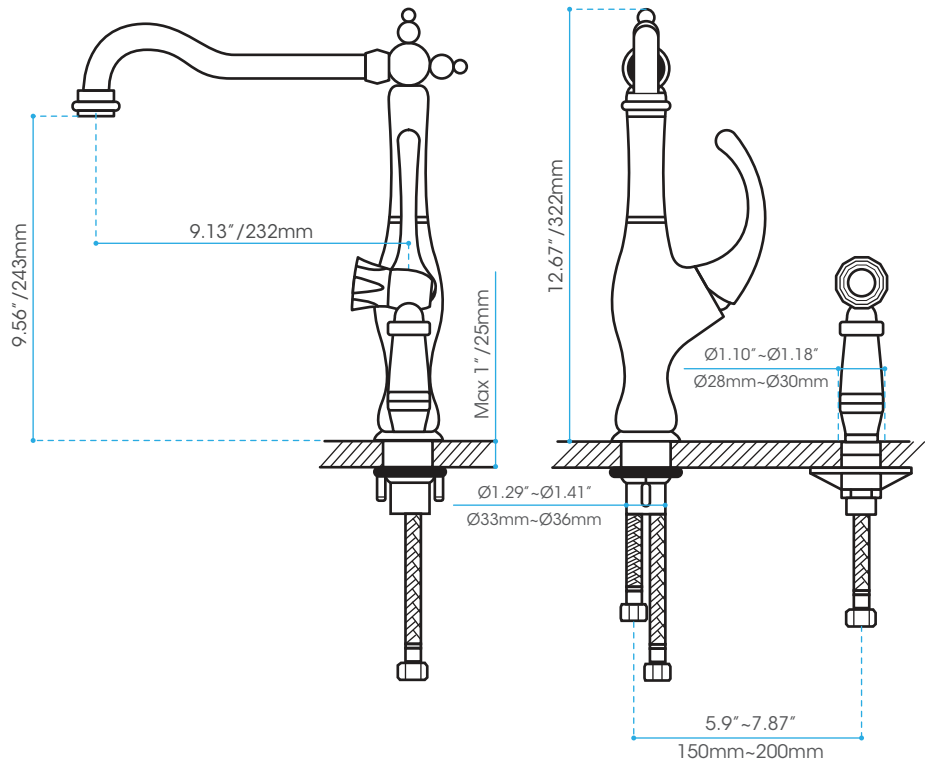

Affordable Luxury

Kitchen Faucet with side spray.

Description:

- Single-handle kitchen faucet with side-spray.
- Chrome finish.
- Flow Rate: 5.7 LPM

Shipping Dimensions

20.3 x 11.41 x 10.43" / 515 x 290 x 65mm

Net Weight

2.5 kg / 5.5 lbs

Gross Weight

3 kg / 6.6 lbs

 **Complies with CSA Standards**