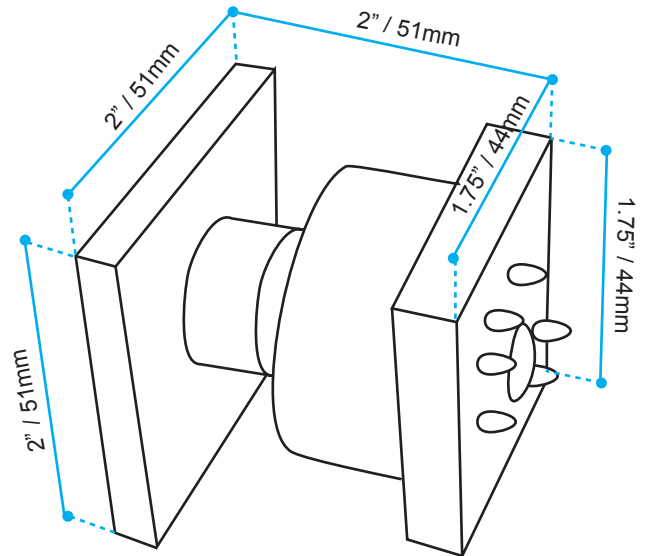

VALLEY

112.721.100

Affordable Luxury

Wall Mount Shower Body Jet

Features

- Brass body
- 1/2" NPT male inlet

Finish Options

- Chrome