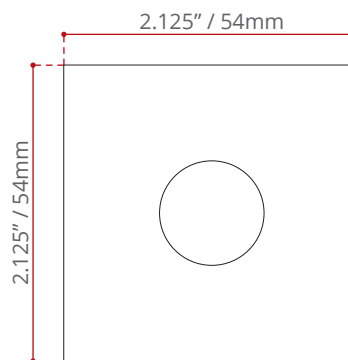

DESCRIPTION:

- Single robe hook
- Chrome finish
- Solid brass construction
- Corrosion & discolouration resistant
- Complies with CSA & IAPMO standards

SHIPPING INFORMATION:

- **Length:** 3.125" / 79mm
- **Net Weight:** 0.5 kg / 1.1 lbs.
- **Width:** 2.5" / 64mm
- **Gross Weight:** 0.8 kg / 1.76 lbs.
- **Height:** 2.5" / 64mm

DISCLAIMER:
Measurements may vary $\pm \frac{1}{4}$ "
(Diagram Not to scale)