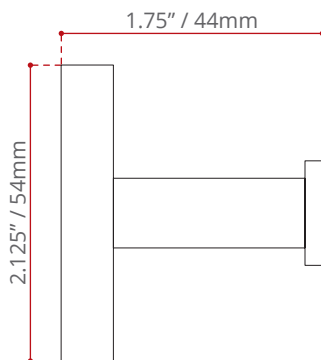

DESCRIPTION:

- Single robe hook
- Chrome finish
- Solid brass construction
- Corrosion & discolouration resistant
- Complies with CSA & IAPMO standards

SHIPPING INFORMATION:

- **Length:** 3.125" / 79mm
- **Net Weight:** 0.5 kg / 1.1 lbs.
- **Width:** 2.5" / 64mm
- **Gross Weight:** 0.8 kg / 1.76 lbs.
- **Height:** 2.5" / 64mm

DISCLAIMER:
Measurements may vary $\pm \frac{1}{4}$ "
(Diagram Not to scale)