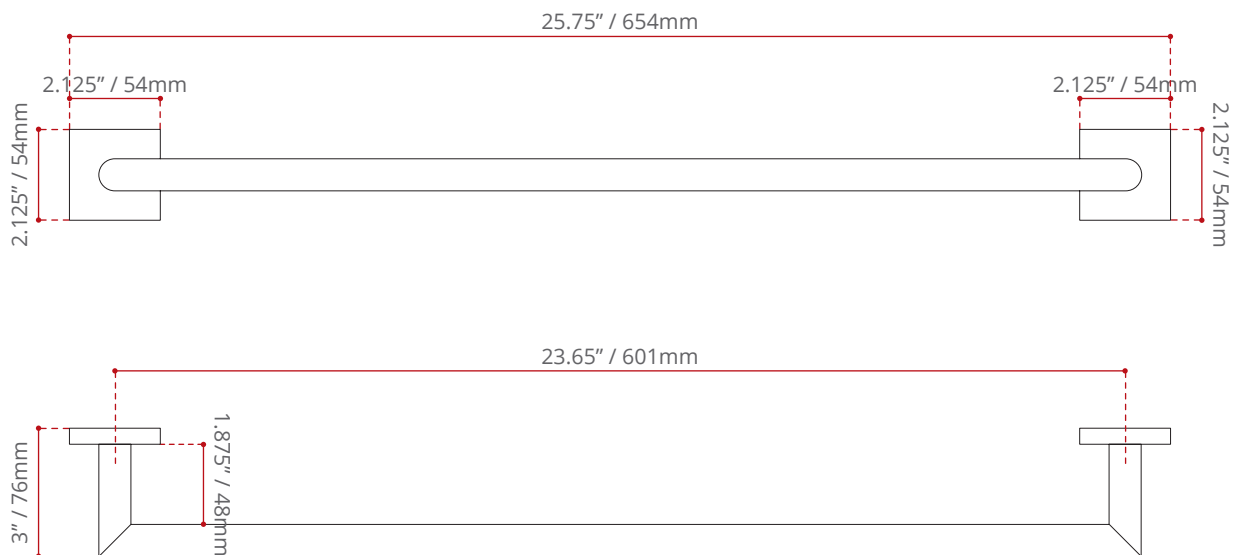

**DESCRIPTION:**

- Towel bar
- Matte black finish
- Solid brass construction
- Corrosion & discolouration resistant
- Complies with CSA & IAPMO standards

**SHIPPING INFORMATION:**

- Length: 26.75" / 679mm
- Net Weight: 0.8 kg / 1.76 lbs.
- Width: 3.875" / 98mm
- Gross Weight: 1 kg / 2.2 lbs.
- Height: 2.5" / 64mm

DISCLAIMER:  
Measurements may vary  $\pm \frac{1}{4}$ "  
(Diagram Not to scale)