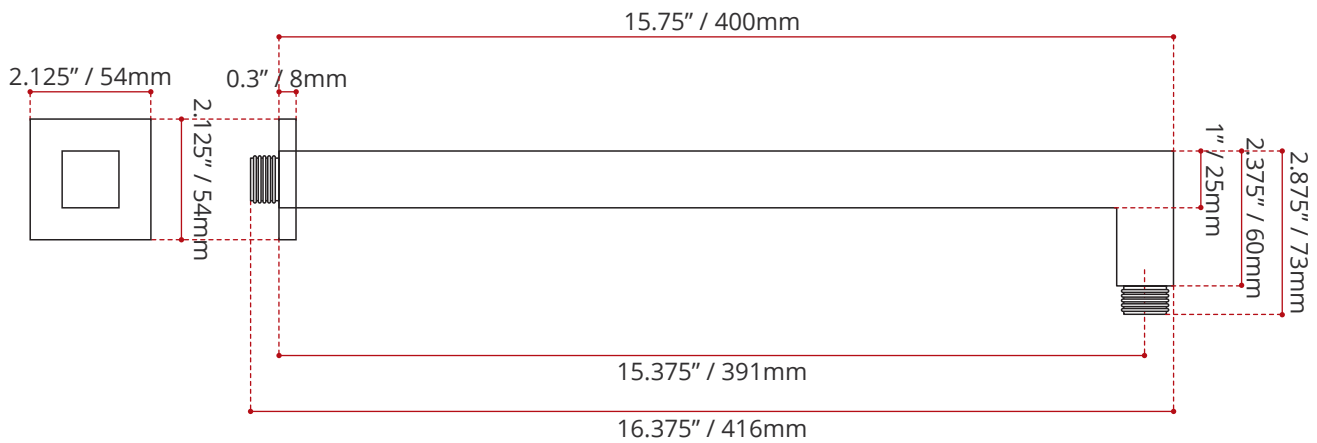

Product images are for illustration purposes only. Actual product(s) may vary.

**DESCRIPTION:**

- Square plate
- Brass body
- Chrome finish
- 1/2" NPT Male inlet
- G 1/2" Male thread

**SHIPPING INFORMATION:**

- Length: 18" / 457mm
- Width: 3" / 76mm
- Height: 2.5" / 64mm
- Net Weight: 0.4 kg / .88 lbs.
- Gross Weight: 0.5 kg / 1.1 lbs.

DISCLAIMER: Measurements may vary ± 1/8" (Diagram Not to scale)