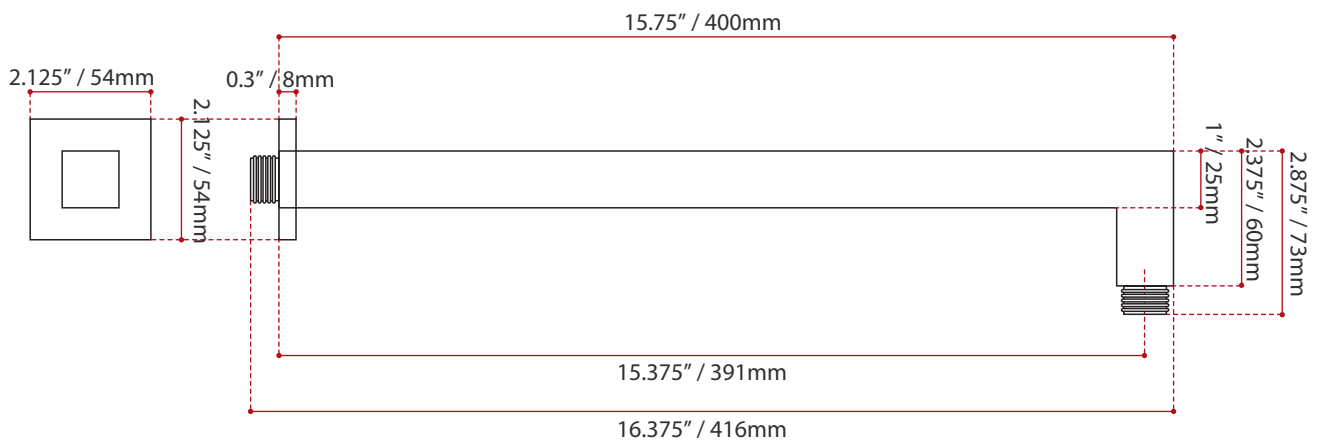

DESCRIPTION:	
• Square plate	• 1/2" NPT Male inlet
• Brass body	• G 1/2" Male thread
• Matte black finish	

SHIPPING INFORMATION:	
• Length: 18" / 457mm	• Net Weight: 0.4 kg / .88 lbs.
• Width: 3" / 76mm	• Gross Weight: 0.5 kg / 1.1 lbs.
• Height: 2.5" / 64mm	

DISCLAIMER: Measurements may vary ± 1/8" (Diagram Not to scale)