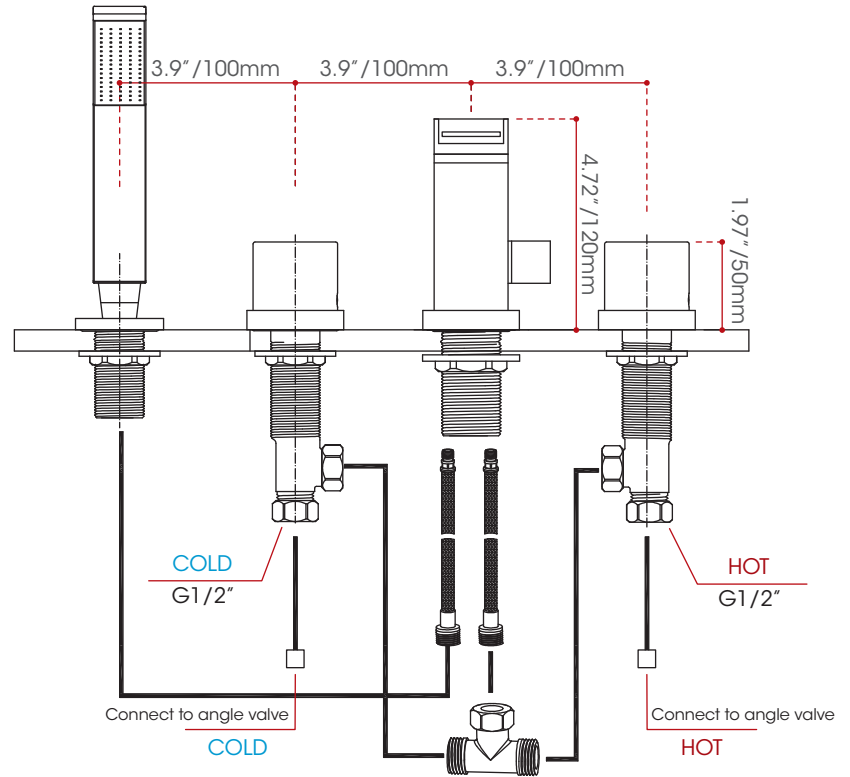

Affordable Luxury

Roman tub filler

Description:

- Chrome Finish.
- 4 Piece Roman tub filler with hand shower.
- Waterfall design.
- Long Reach.
- Flow Rate: 22.5 LPM

Shipping Dimensions

14 x 12 x 10" / 356 x 305 x 254mm

Measurements may vary ± 5mm
 (Diagram not to scale)