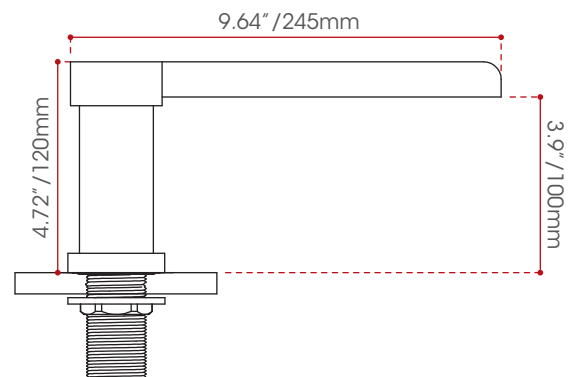

Affordable Luxury

Roman tub filler

Description:

- Chrome Finish.
- 4 Piece Roman tub filler with hand shower.
- Waterfall design.
- Long Reach.
- Flow Rate: 22.5 LPM

Shipping Dimensions

14 x 12 x 10" / 356 x 305 x 254mm

Net Weight

4 kg / 8.8 lbs

Gross Weight

4.6 kg / 10.14 lbs

 Complies with CSA Standards

Website www.valleyacrylic.com • E-mail purchasing@valleyacrylic.com
 Customer Service Call Toll Free 1.877.398.8827 • Fax 604.820.0124

Measurements may vary ± 5mm
 (Diagram not to scale)