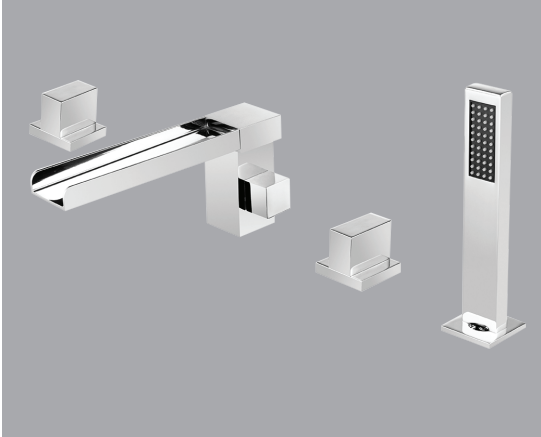

Affordable Luxury

Roman tub filler

Description:

- Chrome Finish.
- 4 Piece Roman tub filler with hand shower.
- Waterfall design.
- Long Reach.
- Flow Rate: 22.5 LPM

Shipping Dimensions

14 x 12 x 10" / 356 x 305 x 254mm

Measurements may vary ± 5mm
 (Diagram not to scale)