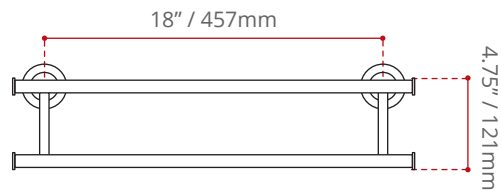

**DESCRIPTION:**

- Towel bar
- Available in a chrome finish
- Solid brass construction
- Corrosion & discolouration resistant
- Complies with CSA & IAPMO standards

**SHIPPING INFORMATION:**

- Length: 27.25" / 692mm
- Net Weight: 1 kg / 2.2 lbs.
- Width: 3.5" / 89mm
- Gross Weight: 1.5 kg / 3.3lbs.
- Height: 2.75" / 70mm

DISCLAIMER:  
Measurements may vary  $\pm \frac{1}{4}$ "  
(Diagram Not to scale)