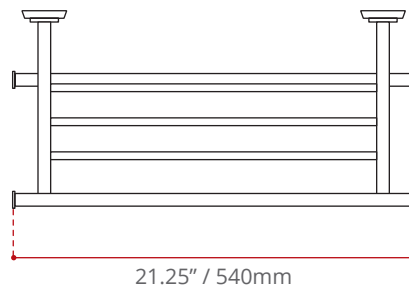

**DESCRIPTION:**

- Towel bar
- Available in a chrome finish
- Solid brass construction
- Corrosion & discolouration resistant
- Complies with CSA & IAPMO standards

**SHIPPING INFORMATION:**

- Length: 27.25" / 692mm
- Net Weight: 1 kg / 2.2 lbs.
- Width: 3.5" / 89mm
- Gross Weight: 1.5 kg / 3.3lbs.
- Height: 2.75" / 70mm

DISCLAIMER:  
Measurements may vary  $\pm \frac{1}{4}$ "  
(Diagram Not to scale)