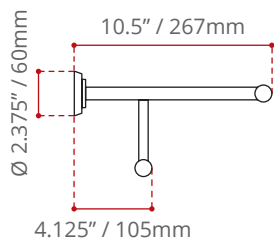

**DESCRIPTION:**

- Towel bar
- Available in a chrome finish
- Solid brass construction
- Corrosion & discolouration resistant
- Complies with CSA & IAPMO standards

**SHIPPING INFORMATION:**

- Length: 27.25" / 692mm
- Net Weight: 1 kg / 2.2 lbs.
- Width: 3.5" / 89mm
- Gross Weight: 1.5 kg / 3.3lbs.
- Height: 2.75" / 70mm

DISCLAIMER:  
Measurements may vary  $\pm \frac{1}{4}$ "  
(Diagram Not to scale)