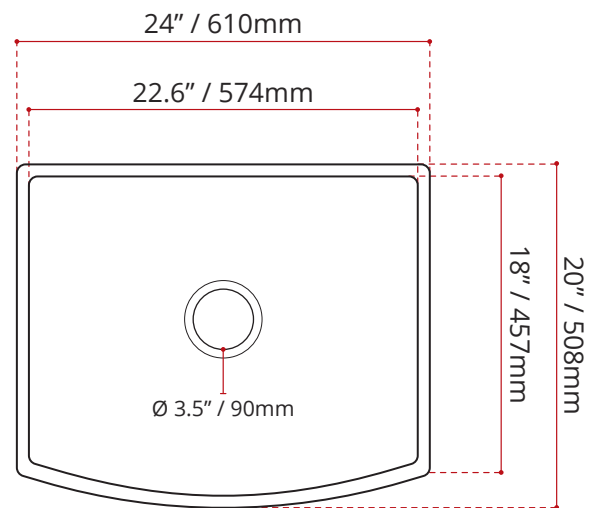

MINIMUM CABINET SIZE:

27" / 686mm

SINK GRID OPTION

BG2218

FINISH:

GLOSS WHITE FINISH

SHIPPING INFORMATION:

- Length: 26" / 660mm
- Net Weight: 12.5 kg / 27.6 lbs.
- Width: 22" / 559mm
- Gross Weight: 16 kg / 35.3 lbs.
- Height: 12" / 305mm

DISCLAIMER: Measurements may vary ± ¼" (Diagram Not to scale)