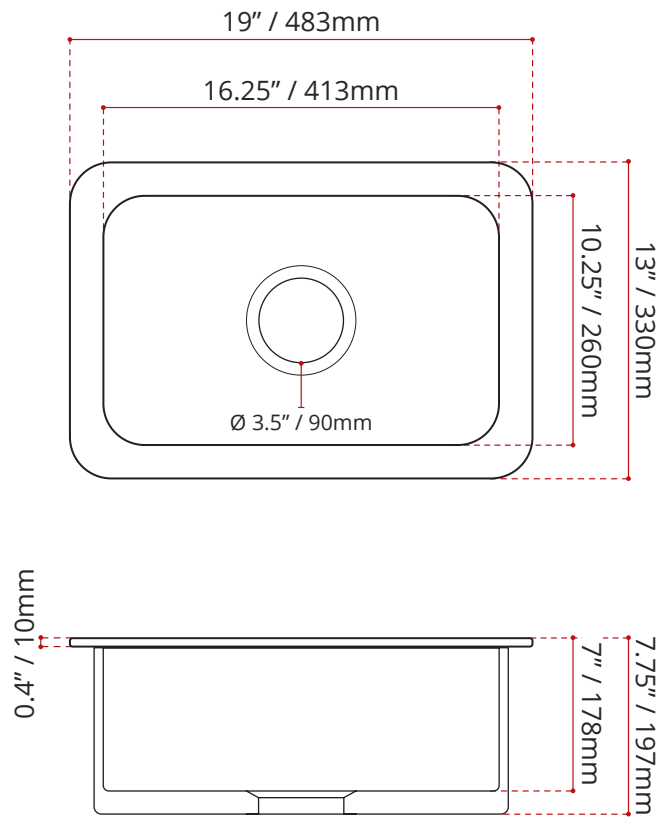

Product images are for illustration purposes only. Actual product(s) may vary.

**DESCRIPTION:**

- Single bowl fireclay kitchen sink
- Undermount / Topmount installation
- Center Drain location
- Sink grid and basket strainer included
- Complies with CSA & IAPMO standards

**MINIMUM CABINET SIZE:**

22" / 559mm

**SINK GRID OPTION**

BG1610

**FINISH:**

GLOSS WHITE FINISH

**SHIPPING INFORMATION:**

- Length: 21" / 533mm
- Net Weight: 12.5 kg / 27.6 lbs.
- Width: 15" / 381mm
- Gross Weight: 16 kg / 35.3 lbs.
- Height: 12" / 305mm

DISCLAIMER: Measurements may vary ± ¼" (Diagram Not to scale)