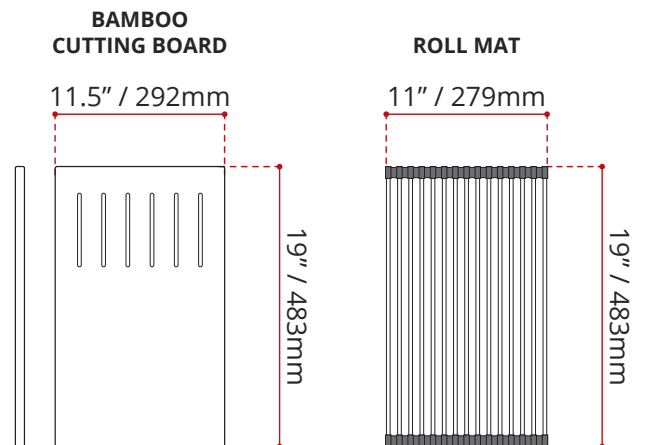

DESCRIPTION:
<ul style="list-style-type: none"> • Single bowl fireclay kitchen sink • Undermount install with apron front • Center Drain location • Sink grid and basket strainer included • Bamboo Cutting board & Roll Mat included • Complies with CSA & IAPMO standards

MINIMUM CABINET SIZE:
36" / 914mm

SINK GRID OPTION
BG3117

FINISH:
 <p>GLOSS WHITE FINISH</p>

SHIPPING INFORMATION:
<ul style="list-style-type: none"> • Length: 35.25" / 895mm • Net Weight: 15 kg / 33 lbs. • Width: 23" / 584mm • Gross Weight: 17.5 kg / 38.5lbs • Height: 12.875" / 327mm

DISCLAIMER: Measurements may vary ± ¼" (Diagram Not to scale)