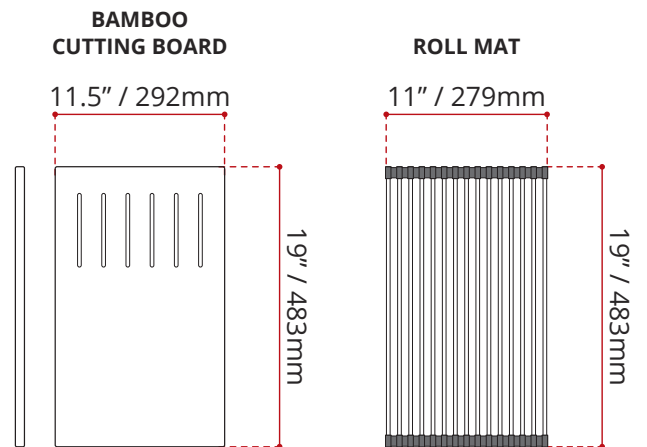

**MINIMUM CABINET SIZE:**

33" / 838mm

**SINK GRID OPTION**

BG2817

**FINISH:**

GLOSS WHITE FINISH

**SHIPPING INFORMATION:**

- Length: 32" / 813mm
- Net Weight: 12.5 kg / 27.6 lbs.
- Width: 22" / 559mm
- Gross Weight: 16 kg / 35.3 lbs.
- Height: 12" / 305mm

DISCLAIMER: Measurements may vary ± ¼" (Diagram Not to scale)