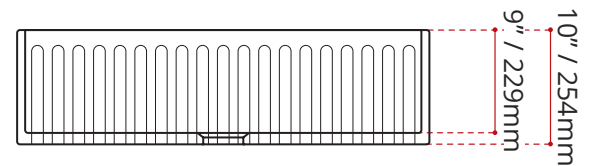

39" / 914mm

SINK GRID OPTION

BG3418

FINISH:

GLOSS WHITE FINISH

SHIPPING INFORMATION:

- Length: 38" / 965mm
- Net Weight: 15 kg / 33 lbs.
- Width: 23" / 584mm
- Gross Weight: 17.5 kg / 38.5lbs
- Height: 12.875" / 327mm

DISCLAIMER: Measurements may vary ± ¼" (Diagram Not to scale)