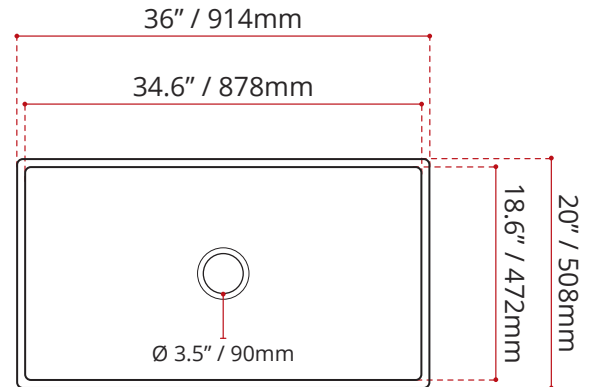

39" / 914mm

SINK GRID OPTION

BG3418

FINISH:

GLOSS WHITE FINISH

SHIPPING INFORMATION:

- Length: 38" / 965mm
- Net Weight: 15 kg / 33 lbs.
- Width: 23" / 584mm
- Gross Weight: 17.5 kg / 38.5lbs
- Height: 12.875" / 327mm

DISCLAIMER: Measurements may vary ± ¼" (Diagram Not to scale)