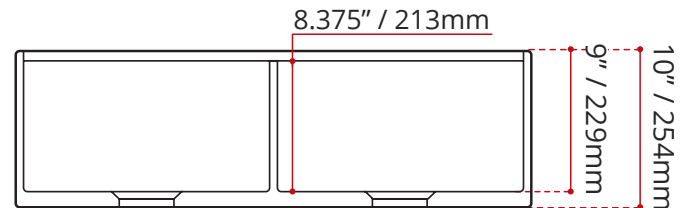

Product images are for illustration purposes only. Actual product(s) may vary.

DESCRIPTION:

- Double bowl fireclay kitchen sink
- Undermount install with apron front
- Center Drain location
- Gloss White finish
- Sink grid and basket strainer included
- Bamboo Cutting board, Roll Mat included
- Complies with CSA & IAPMO standards

MINIMUM CABINET SIZE:

36" / 914mm

SINK GRID OPTION

BG1518x 2

FINISH:

GLOSS WHITE FINISH

SHIPPING INFORMATION:

- Length: 35.25" / 895mm
- Net Weight: 42kg / 93lbs.
- Width: 23" / 584mm
- Gross Weight: 47kg / 104lbs
- Height: 12.875" / 327mm

BAMBOO CUTTING BOARD

11.5" / 292mm

19" / 483mm

ROLL MAT

11" / 279mm

19" / 483mm

DISCLAIMER: Measurements may vary ± ¼" (Diagram Not to scale)