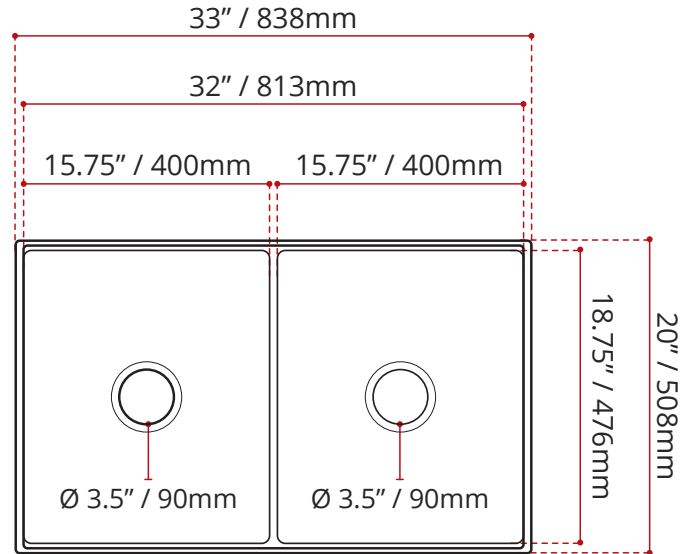

Product images are for illustration purposes only. Actual product(s) may vary.

DESCRIPTION:

- Double bowl fireclay kitchen sink
- Undermount install with apron front
- Center Drain location
- Gloss White finish
- Sink grid and basket strainer included
- Bamboo Cutting board, Roll Mat included
- Complies with CSA & IAPMO standards

MINIMUM CABINET SIZE:

36" / 914mm

SINK GRID OPTION

BG1518x 2

FINISH:

GLOSS WHITE FINISH

SHIPPING INFORMATION:

- Length: 35.25" / 895mm
- Net Weight: 42kg / 93lbs.
- Width: 23" / 584mm
- Gross Weight: 47kg / 104lbs
- Height: 12.875" / 327mm

BAMBOO CUTTING BOARD

11.5" / 292mm

19" / 483mm

ROLL MAT

11" / 279mm

19" / 483mm

DISCLAIMER: Measurements may vary ± ¼" (Diagram Not to scale)