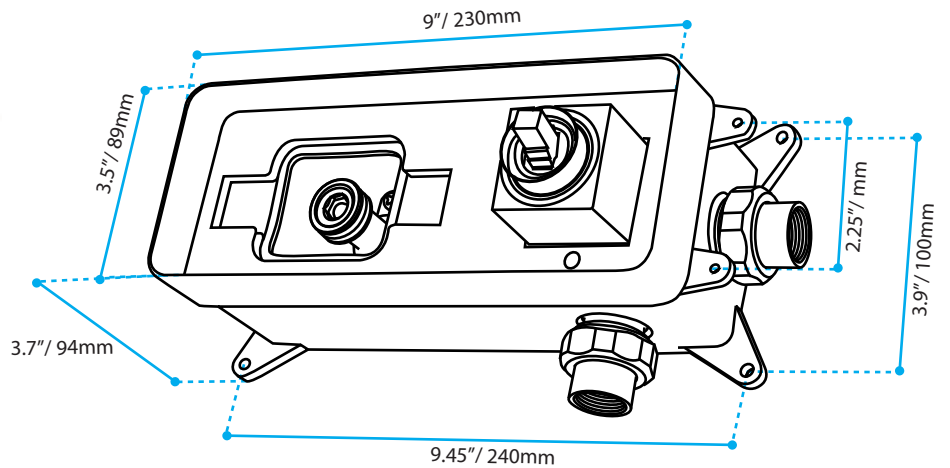

Affordable Luxury

Single Handle Wall Mount Lavatory Faucet (Waterfall Spout)

Finish	Net Weight	Gross Weight (kgs)	Shipping Dimensions
Chrome			

Customer Service Call
 Toll Free: 1.877.398.8827
 Web Site: www.valleyacrylic.com
 Email: purchasing@valleyacrylic.com
 Fax: 604.820.0124

Measurements may vary \pm 5mm
 (Diagram not to scale)