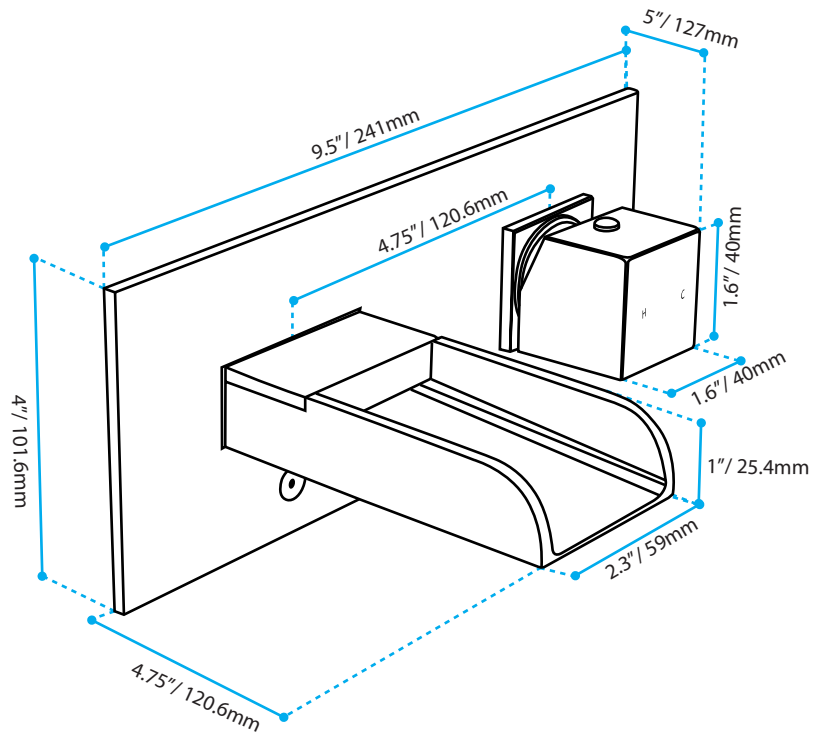

Affordable Luxury

Single Handle Wall Mount Lavatory Faucet (Waterfall Spout)

Finish	Net Weight	Gross Weight (kgs)	Shipping Dimensions
Chrome			

Customer Service Call
 Toll Free: 1.877.398.8827
 Web Site: www.valleyacrylic.com
 Email: purchasing@valleyacrylic.com
 Fax: 604.820.0124

Measurements may vary \pm 5mm
 (Diagram not to scale)