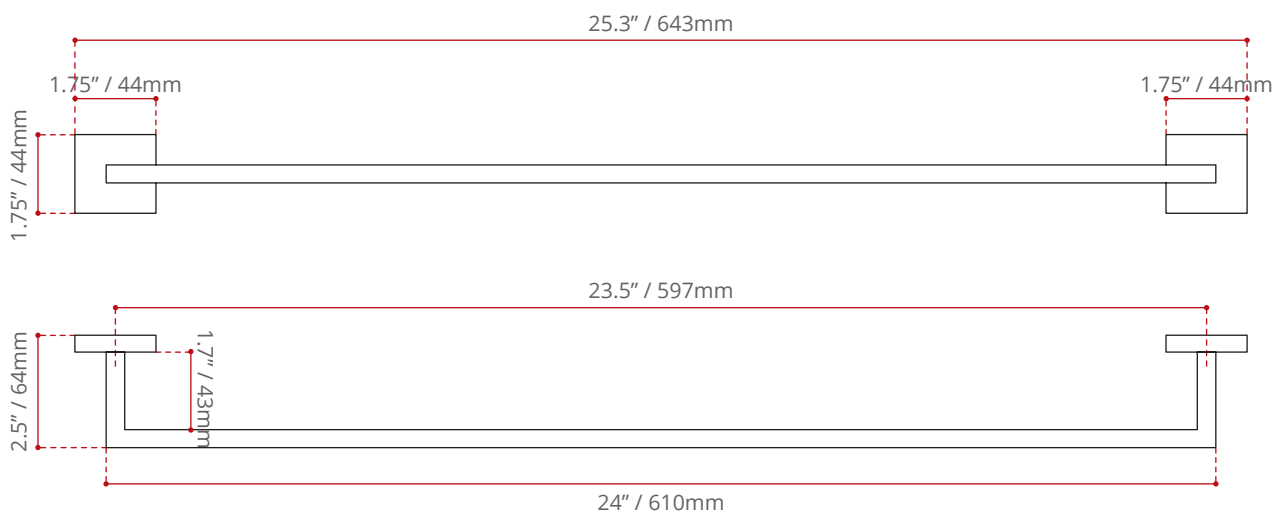

**DESCRIPTION:**

- Single Towel Bar
- Chrome finish
- Solid brass construction
- Corrosion & discolouration resistant
- Complies with CSA & IAPMO standards

**SHIPPING INFORMATION:**

- Length: 26.75" / 679mm
- Net Weight: 0.8 kg / 1.76 lbs.
- Width: 4" / 102mm
- Gross Weight: 1 kg / 2.2 lbs.
- Height: 2.5" / 64mm

DISCLAIMER:  
Measurements may vary  $\pm \frac{1}{4}$ "  
(Diagram Not to scale)