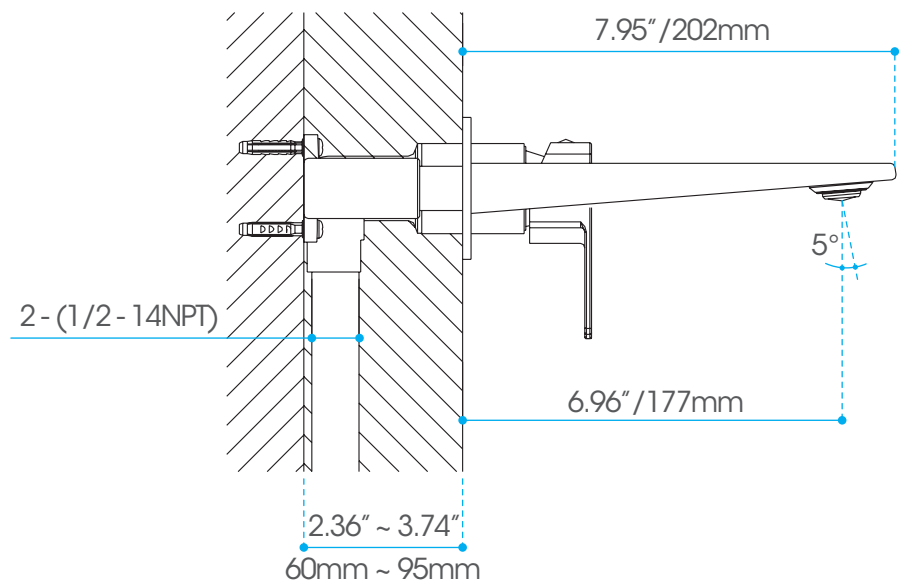

Affordable Luxury

Wall mount faucet

**Description:**

- Single-lever concealed wash basin mixer.
- **Chrome finish.** (Other finishes available on special order)
- Flow Rate: 5.7 LPM

**Shipping Dimensions**

10.6 x 9.44 x 4.33" / 270 x 240 x 110mm

**Net Weight**

2.11 kg / 4.65 lbs

**Gross Weight**

2.61 kg / 5.75 lbs

 **Complies with CSA Standards**

**Website** [www.valleyacrylic.com](http://www.valleyacrylic.com) • **E-mail** [purchasing@valleyacrylic.com](mailto:purchasing@valleyacrylic.com)  
**Customer Service Call** Toll Free 1.877.398.8827 • **Fax** 604.820.0124

Measurements may vary ± 5mm  
(Diagram not to scale)