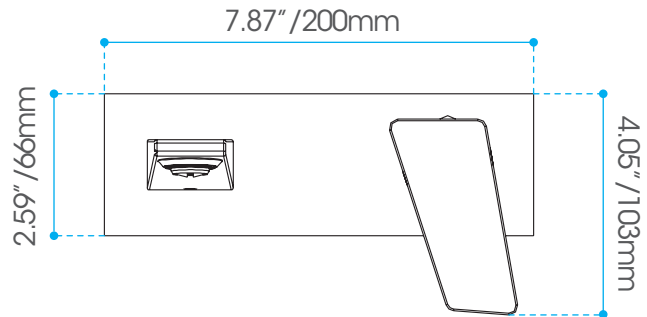

Affordable Luxury

Wall mount faucet

**Description:**

- Single-lever concealed wash basin mixer.
- **Chrome finish.** (Other finishes available on special order)
- Flow Rate: 5.7 LPM

**Shipping Dimensions**

10.6 x 9.44 x 4.33" / 270 x 240 x 110mm

**Net Weight**

2.11 kg / 4.65 lbs

**Gross Weight**

2.61 kg / 5.75 lbs

 **Complies with CSA Standards**

**Website** [www.valleyacrylic.com](http://www.valleyacrylic.com) • **E-mail** [purchasing@valleyacrylic.com](mailto:purchasing@valleyacrylic.com)  
**Customer Service Call** Toll Free 1.877.398.8827 • **Fax** 604.820.0124

Measurements may vary ± 5mm  
(Diagram not to scale)