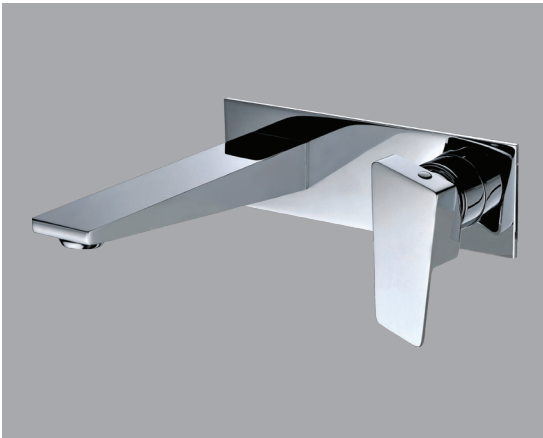

Affordable Luxury

Wall mount faucet

**Description:**

- Single-lever concealed wash basin mixer.
- **Chrome finish.** (Other finishes available on special order)
- Flow Rate: 5.7 LPM

**Shipping Dimensions**

10.6 x 9.44 x 4.33" / 270 x 240 x 110mm

**Net Weight**

2.11 kg / 4.65 lbs

**Gross Weight**

2.61 kg / 5.75 lbs

 **Complies with CSA Standards**

**Website** [www.valleyacrylic.com](http://www.valleyacrylic.com) • **E-mail** [purchasing@valleyacrylic.com](mailto:purchasing@valleyacrylic.com)  
**Customer Service Call** Toll Free 1.877.398.8827 • **Fax** 604.820.0124