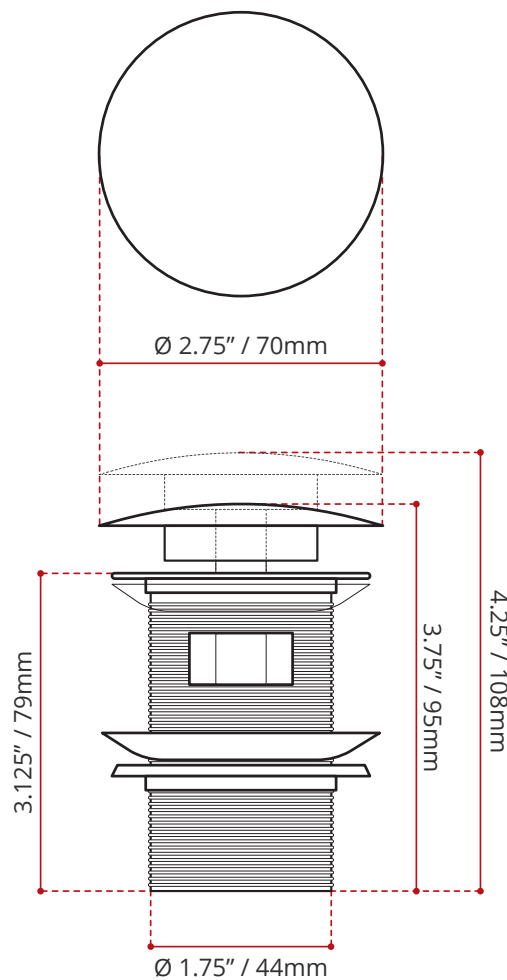

DESCRIPTION:

- Push style pop-up drain with overflow
- Complies with CSA & IAPMO standards
- Chrome finish
- Quality brass construction
- Corrosion-resistant
- To use with: **IZA & RUBY** Stone Resin Free-standing Bathtubs

SHIPPING INFORMATION:

- Length: 3.125" / 79mm
- Width: 3.125" / 79mm
- Height: 4.5" / 114mm
- Net Weight: 0.4 kg / 0.9 lbs.
- Gross Weight: 0.5 kg / 1.1 lbs.

DISCLAIMER: Measurements may vary ±¼" (Diagram Not to scale)