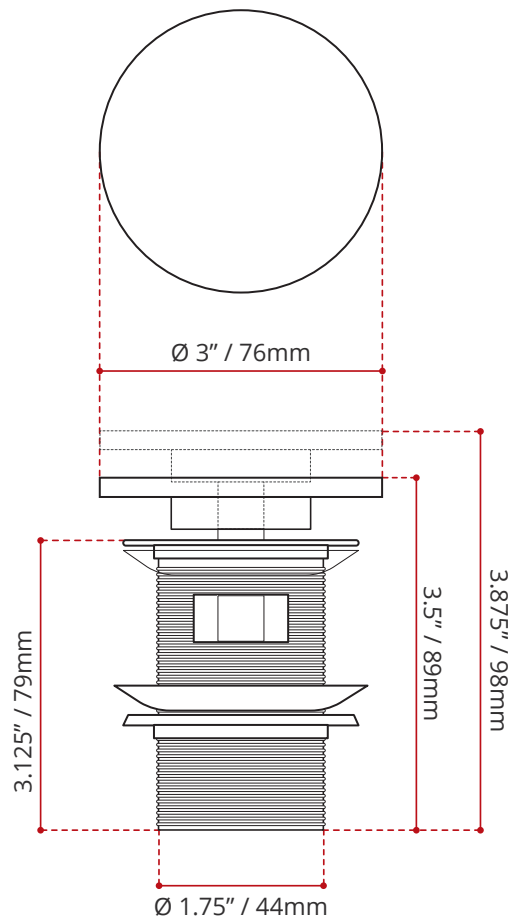

DESCRIPTION:

- Push style pop-up drain with overflow
- Complies with CSA & IAPMO standards
- Glossy white solid surface Cap
- Chrome finish
- Quality brass construction
- Corrosion-resistant
- To use with: **LUSH & SAPPHIRE** Stone Resin Freestanding Bathtubs

SHIPPING INFORMATION:

- Length: 3.125" / 79mm
- Width: 3.125" / 79mm
- Height: 4.5" / 114mm
- Net Weight: 0.4 kg / 0.9 lbs.
- Gross Weight: 0.5 kg / 1.1 lbs.

DISCLAIMER: Measurements may vary $\pm 1/4$ " (Diagram Not to scale)