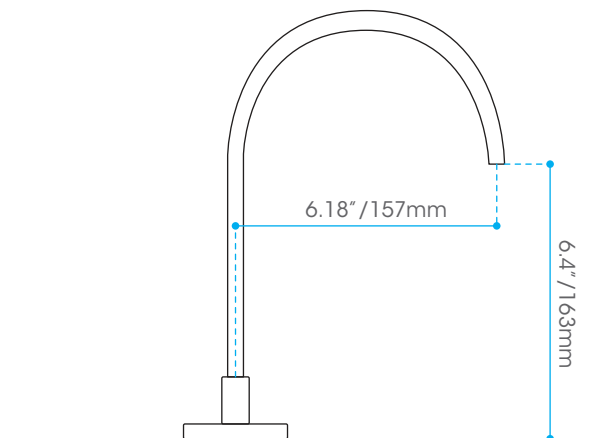

Affordable Luxury

3 Hole lavatory faucet.

Description:

- Double-handle 3-hole wash basin mixer.
- **Chrome finish.** (Other finishes available on special order)
- Flow Rate: 5.7 LPM

Shipping Dimensions

16.3 x 9.5 x 3.15" / 415 x 242 x 80mm

Net Weight

2.25 kg / 5 lbs

Gross Weight

2.75 kg / 6 lbs

 **Complies with CSA Standards**

Website www.valleyacrylic.com • **E-mail** purchasing@valleyacrylic.com
Customer Service Call Toll Free 1.877.398.8827 • **Fax** 604.820.0124

Measurements may vary ± 5mm
(Diagram not to scale)