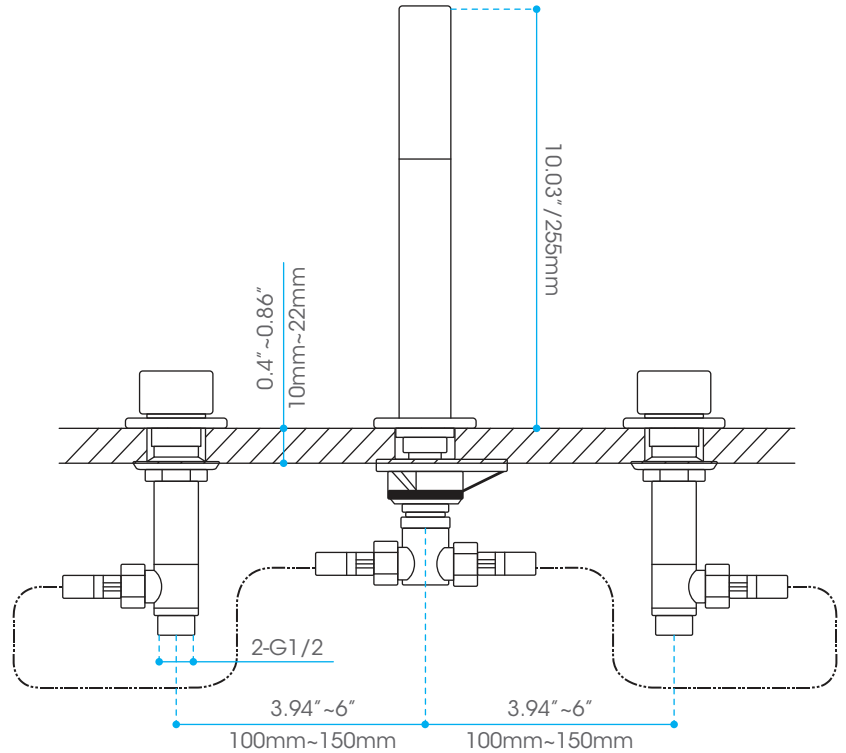

Affordable Luxury

3 Hole lavatory faucet.

Description:

- Double-handle 3-hole wash basin mixer.
- **Chrome finish.** (Other finishes available on special order)
- Flow Rate: 5.7 LPM

Shipping Dimensions

16.3 x 9.5 x 3.15" / 415 x 242 x 80mm

Net Weight

2.25 kg / 5 lbs

Gross Weight

2.75 kg / 6 lbs

 **Complies with CSA Standards**

Website www.valleyacrylic.com • **E-mail** purchasing@valleyacrylic.com
Customer Service Call Toll Free 1.877.398.8827 • **Fax** 604.820.0124

Measurements may vary ± 5mm
(Diagram not to scale)