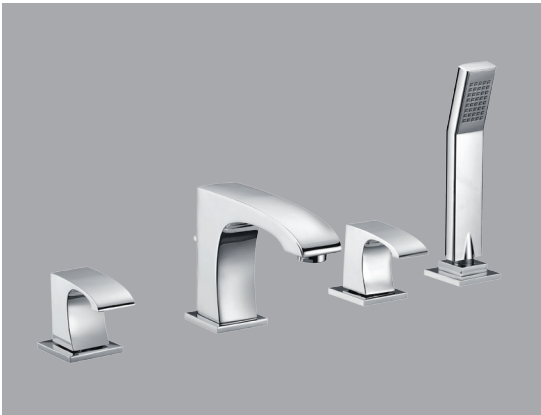

Affordable Luxury

Roman tub filler.

Description:

- Double-handle 4-hole Roman tub filler with handshower.
- **Chrome finish.** (Other finishes available on special order)
- **Flow Rate: 22.5 LPM**

Shipping Dimensions