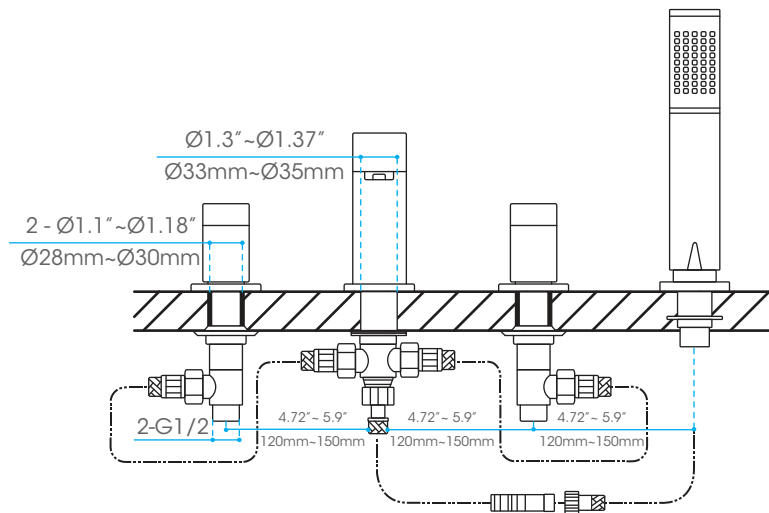

Affordable Luxury

Roman tub filler.

Description:

- Double-handle 4-hole Roman tub filler with handshower.
- **Chrome finish.** (Other finishes available on special order)
- **Flow Rate: 22.5 LPM**

Shipping Dimensions

18.3 x 10 x 4.13" / 465 x 255 x 105mm

Net Weight

3 kg / 6.6 lbs

Gross Weight

3.55 kg / 7.8 lbs

 Complies With:
CSA B245.1 (2004)
CSA B45.5 (2002)
ANSI Z124.1.2 (2005)

 **Complies with CSA Standards**

Website www.valleyacrylic.com • **E-mail** purchasing@valleyacrylic.com
Customer Service Call Toll Free 1.877.398.8827 • **Fax** 604.820.0124

Measurements may vary ± 5mm
(Diagram not to scale)