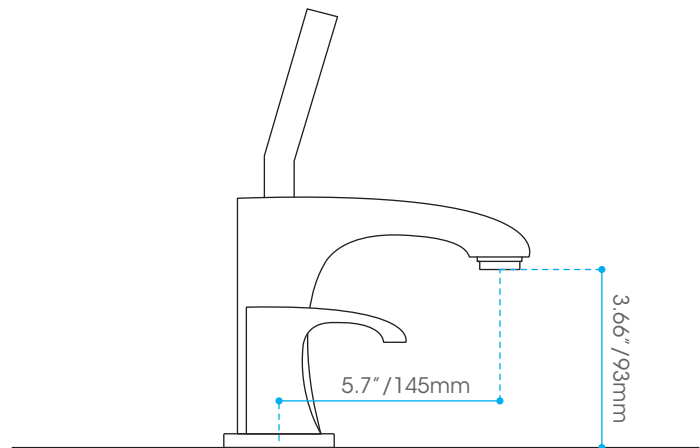

Affordable Luxury

Roman tub filler.

Description:

- Double-handle 4-hole Roman tub filler with handshower.
- **Chrome finish.** (Other finishes available on special order)
- **Flow Rate: 22.5 LPM**

Shipping Dimensions

18.3 x 10 x 4.13" / 465 x 255 x 105mm

Net Weight

3 kg / 6.6 lbs

Gross Weight

3.55 kg / 7.8 lbs

 Complies With:
CSA B245.1 (2004)
CSA B45.5 (2002)
ANSI Z124.1.2 (2005)

 **Complies with CSA Standards**

Website www.valleyacrylic.com • **E-mail** purchasing@valleyacrylic.com
Customer Service Call Toll Free 1.877.398.8827 • **Fax** 604.820.0124

Measurements may vary ± 5mm
(Diagram not to scale)