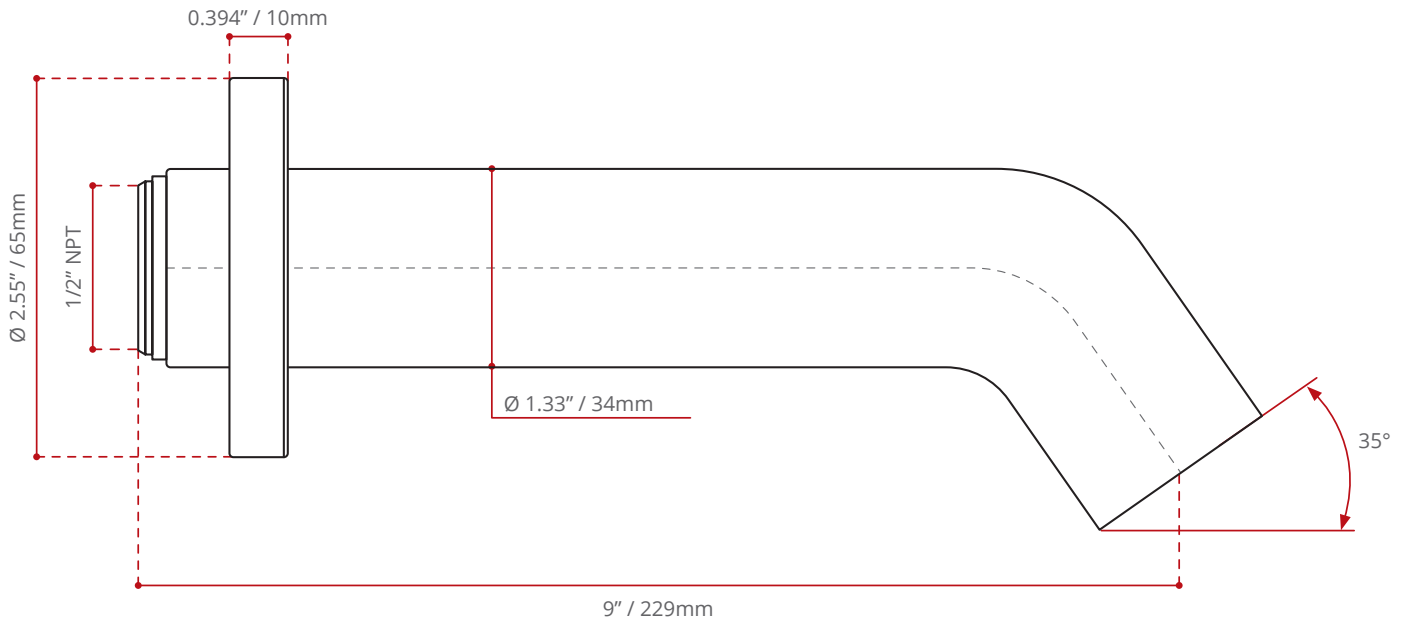

DESCRIPTION:

- Non-diverter bath spout
- Traditional round design
- Brass body with chrome finish
- Corrosion & discolouration resistant
- Complies with CSA & IAPMO standards

SHIPPING INFORMATION:

- Length: 7.5" / 191mm
- Width: 4" / 102mm
- Height: 4" / 102mm
- Net Weight: 0.4 kg / 0.8 lbs
- Gross Weight: 0.5 kg / 1.1 lbs

DISCLAIMER:

Measurements may vary $\pm 1/4"$
(Diagram Not to scale)