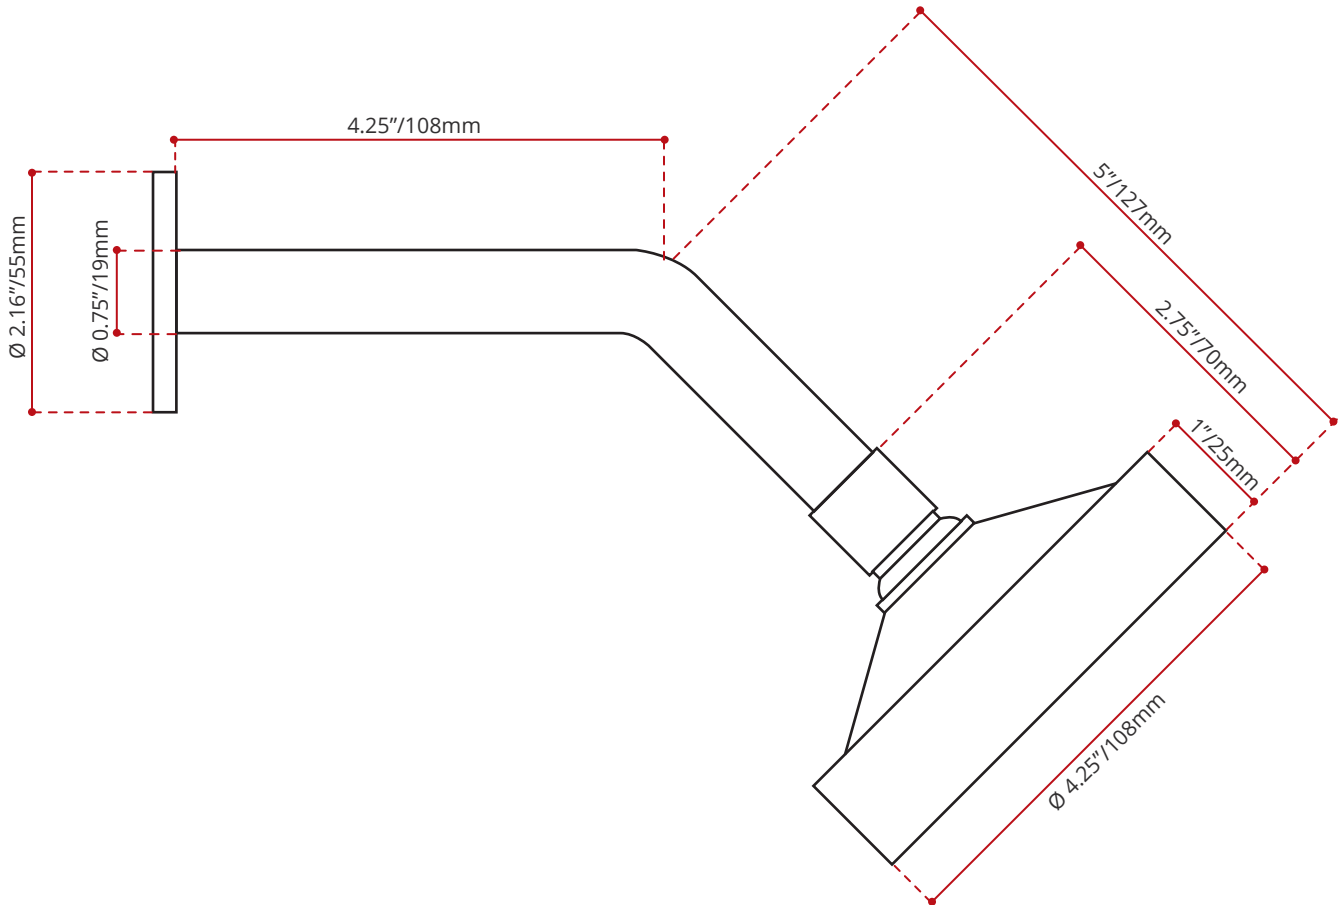

Product images are for illustration purposes only. Actual product(s) may vary.

#### DESCRIPTION:

- Adjustable 4" Rain shower head.
- Shower arm & flange.
- Brass body.
- Chrome finish.
- Complies with CSA & IAPMO standards.

#### SHIPPING INFORMATION:

- Length: 8.75" / 222mm
- Width: 5.5" / 140mm
- Height: 4.25" / 108mm
- Net Weight: 0.4 kg / 0.88 lbs
- Gross Weight: 0.5 kg / 1.1 lbs

#### DISCLAIMER:

Measurements may vary  $\pm \frac{1}{4}$ "  
(Diagram Not to scale)