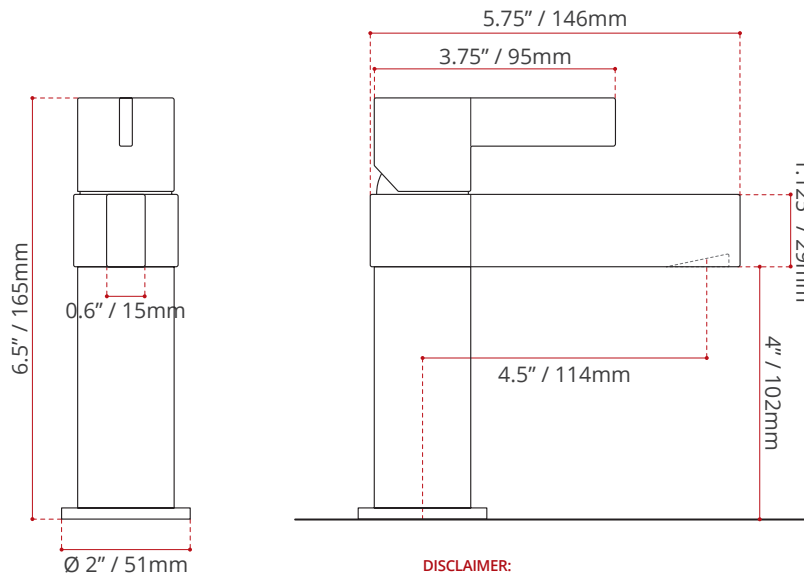

**PRESSURE:**

**45 PSI**

**FLOW RATE:**

**3.6 LPM**

**SHIPPING INFORMATION:**

- Length: 8.4" / 215mm
- Width: 8.4" / 215mm
- Height: 7" / 178mm
- Net Weight: 2.16 kg / 4.7 lbs.
- Gross Weight: 2.66 kg / 5.8 lbs.

**DISCLAIMER:**

Measurements may vary  $\pm \frac{1}{4}$ "  
(Diagram Not to scale)