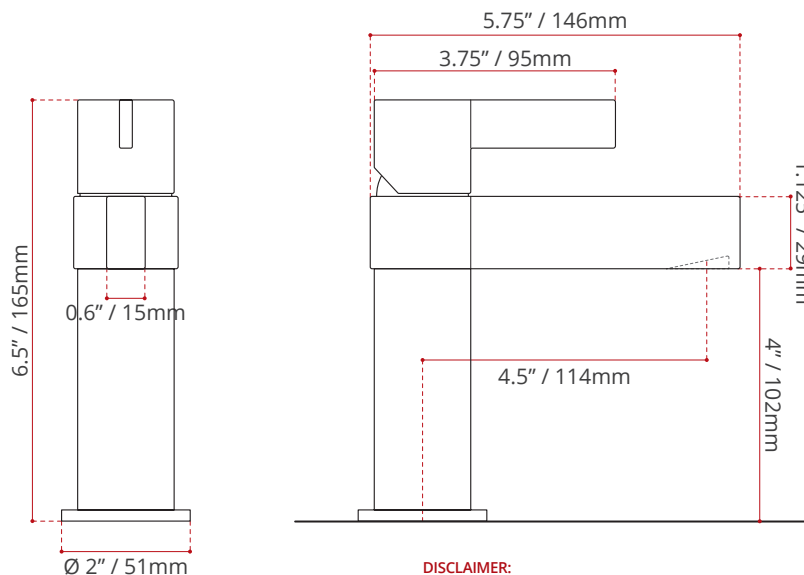

PRESSURE:

45 PSI

FLOW RATE:

3.6 LPM

SHIPPING INFORMATION:

- Length: 8.4" / 215mm
- Width: 8.4" / 215mm
- Height: 7" / 178mm
- Net Weight: 2.16 kg / 4.7 lbs.
- Gross Weight: 2.66 kg / 5.8 lbs.

DISCLAIMER:

Measurements may vary ± 1/4"
(Diagram Not to scale)