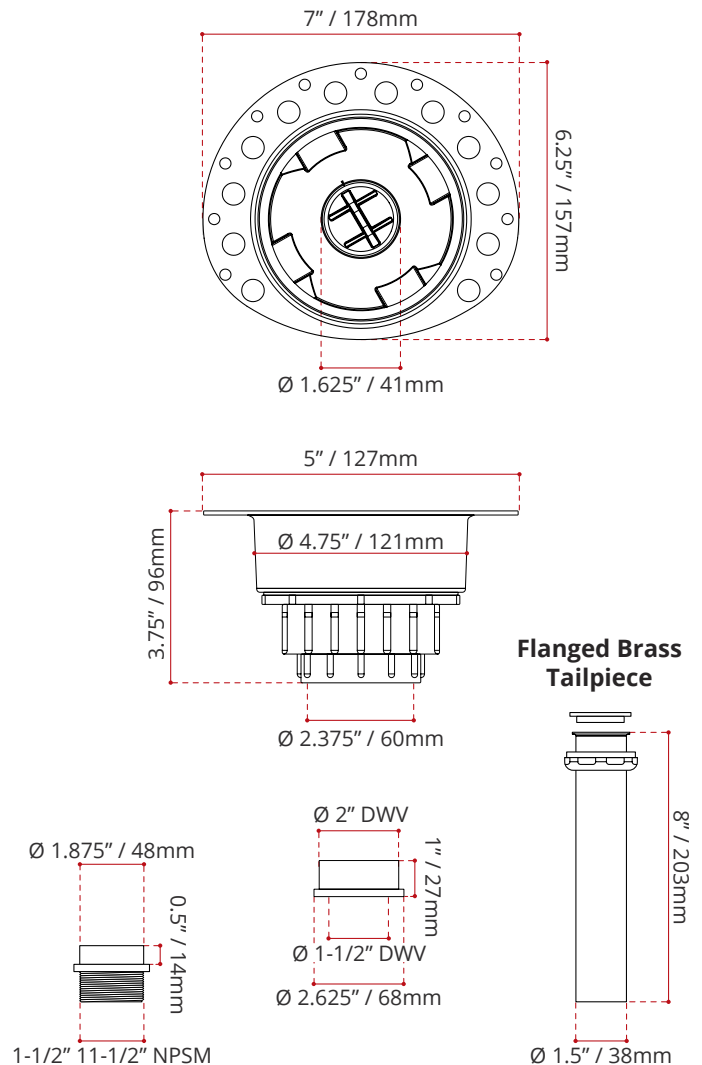

Product images are for illustration purposes only. Actual product(s) may vary.

Embrace the rising trend of free-standing bathtubs effortlessly with Valley's CSA certified Easy Drain. Revolutionizing installation, the Easy Drain stands out as the quickest drainage system, taking only 10 minutes to set up. Valley streamlines the most challenging aspect of installation, simplifying the final drain connection. Picture this: drop your freestanding bathtub into place effortlessly with our specially designed pipe connector, making installation a breeze.

DESCRIPTION

- Experience effortless installation in tight spaces with our newly redesigned Flange.
- Define your freestanding Tub location at rough-in for enhanced flexibility.
- Tailored for easy installation in 8" (1-1/2" outlet) or 10" (2" outlet recommended) joist spaces.
- Install your freestanding Tub over a finished floor, adding style to any space.
- The built-in Snap-off Test Cap ensures hassle-free water/air/smoke testing for peace of mind.
- Made in Canada

SHIPPING INFORMATION

- Length: 8.5" / 216mm
- Net Weight: 1 kg / 2.2 lbs.
- Width: 8" / 203mm
- Gross Weight: 1.5 kg / 3.3 lbs.
- Height: 4.5" / 114mm

DISCLAIMER: Measurements may vary ± 1/4" (Diagram Not to scale)