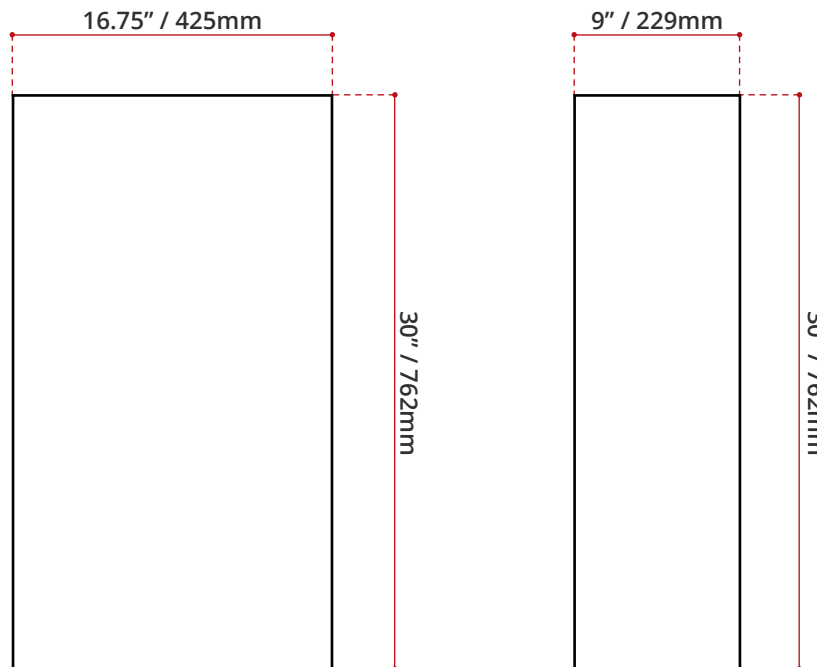

**DESCRIPTION:**

With the ALLAIRE freestanding module, you'll have the freedom to choose from Valley's vast faucet collection and deck-mount it on this module, instead of limiting yourself to only freestanding fillers. This module can also be used to install an air massage system without having to redesign your existing freestanding bath. Conceal any piping from existing or new massage systems within this spacious module, and keep your bathroom looking clean and pristine. ColourMe, Marble finish allows you to customize this practical module to fit your design portfolio.

| MODEL No.      | FINISH      |
|----------------|-------------|
| FSTM.180.600MW | MATTE WHITE |
| FSTM.180.600GW | GLOSS WHITE |

**SHIPPING INFORMATION:**

- Length: 17.375" / 441mm
- Width: 3.5" / 89mm
- Height: 7.875" / 200mm
- Net Weight: 0.75 kg / 1.6 lbs
- Gross Weight: 1 kg / 2.2 lbs

DISCLAIMER: Measurements may vary ± ¼" (Diagram Not to scale)