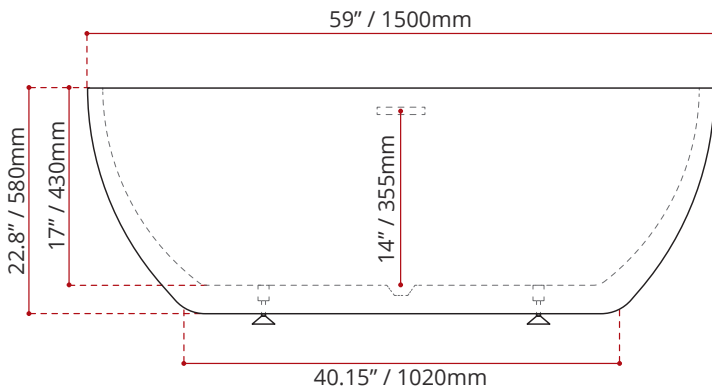

Product images are for illustration purposes only. Actual product(s) may vary.

MODEL No.	FINISH
<h1>968</h1>	<h2>MW</h2> MATTE WHITE

DIMENSIONS	WATER DEPTH	CAPACITY
<ul style="list-style-type: none"> <li>• Length: 59" / 1500mm</li> <li>• Width: 32" / 815mm</li> <li>• Height: 22.8" / 580mm</li> </ul>	14" / 356mm Drain to overflow	46 gal. 174 litres of water

**SHIPPING INFORMATION:**

- Length: 69" / 1752mm
- Width: 34" / 864mm
- Height: 25" / 635mm
- Net Weight: 54 kg / 119 lbs.
- Gross Weight: 69 kg / 152 lbs.

DISCLAIMER: Measurements may vary ± ¼" (Diagram Not to scale)

**NOT AVAILABLE IN B.C**