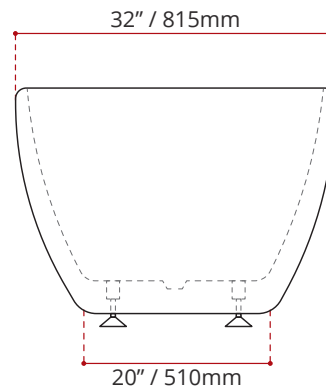

Product images are for illustration purposes only. Actual product(s) may vary.

MODEL No.	FINISH
<h1>968</h1>	<h2>MW</h2> MATTE WHITE

DIMENSIONS	WATER DEPTH	CAPACITY
<ul style="list-style-type: none"> <li>• Length: 59" / 1500mm</li> <li>• Width: 32" / 815mm</li> <li>• Height: 22.8" / 580mm</li> </ul>	14" / 356mm Drain to overflow	46 gal. 174 litres of water

**SHIPPING INFORMATION:**

- Length: 69" / 1752mm
- Width: 34" / 864mm
- Height: 25" / 635mm
- Net Weight: 54 kg / 119 lbs.
- Gross Weight: 69 kg / 152 lbs.

DISCLAIMER: Measurements may vary ± ¼" (Diagram Not to scale)

**NOT AVAILABLE IN B.C**