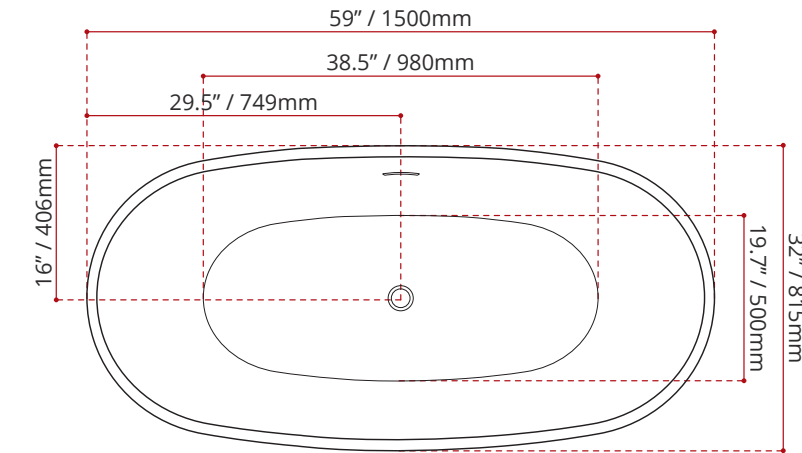

Product images are for illustration purposes only. Actual product(s) may vary.

MODEL No.	FINISH
<h1>968</h1>	<h2>MW</h2> MATTE WHITE

DIMENSIONS	WATER DEPTH	CAPACITY
<ul style="list-style-type: none"> <li>• Length: 59" / 1500mm</li> <li>• Width: 32" / 815mm</li> <li>• Height: 22.8" / 580mm</li> </ul>	14" / 356mm Drain to overflow	46 gal. 174 litres of water

**SHIPPING INFORMATION:**

- Length: 69" / 1752mm
- Width: 34" / 864mm
- Height: 25" / 635mm
- Net Weight: 54 kg / 119 lbs.
- Gross Weight: 69 kg / 152 lbs.

## CUSTOMIZE YOUR TUB

ALL UPCHARGE OPTIONS ARE MADE TO ORDER  
- NO REFUND - NO RETURN -

**EXTERIOR FINISH OPTION**

**colour**me  
VALLEY<sup>+</sup>

**JETTING OPTION**

- 16 AIR ILLUSION JETS
- 16 SANTE AIR JETS
- CHROMATHERAPY
- COMFORT WARM SYSTEM

DISCLAIMER: Measurements may vary ± ¼" (Diagram Not to scale)

**NOT AVAILABLE IN B.C**