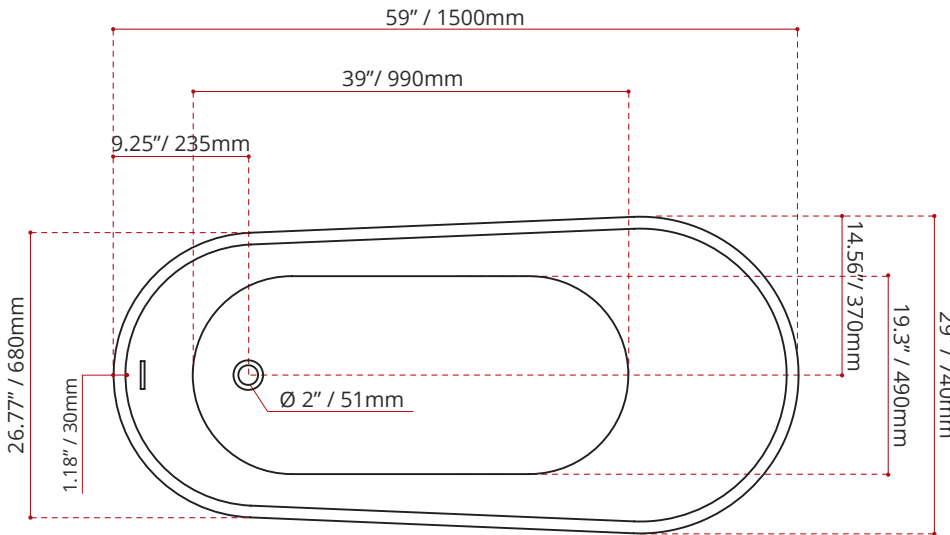

DISCLAIMER: Measurements may vary $\pm \frac{1}{4}$ " (Diagram Not to scale)

CUSTOMIZE YOUR TUB

ALL UPCHARGE OPTIONS ARE MADE TO ORDER
- NO REFUND - NO RETURN -

EXTERIOR FINISH OPTION