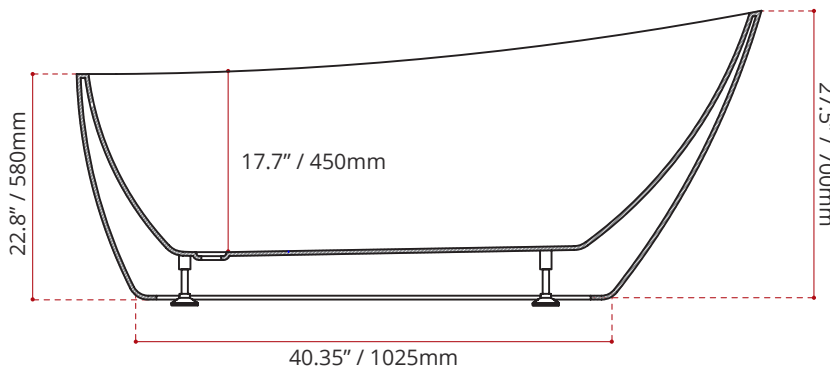

DISCLAIMER: Measurements may vary $\pm \frac{1}{4}$ " (Diagram Not to scale)

CUSTOMIZE YOUR TUB

ALL UPCHARGE OPTIONS ARE MADE TO ORDER
- NO REFUND - NO RETURN -

EXTERIOR FINISH OPTION