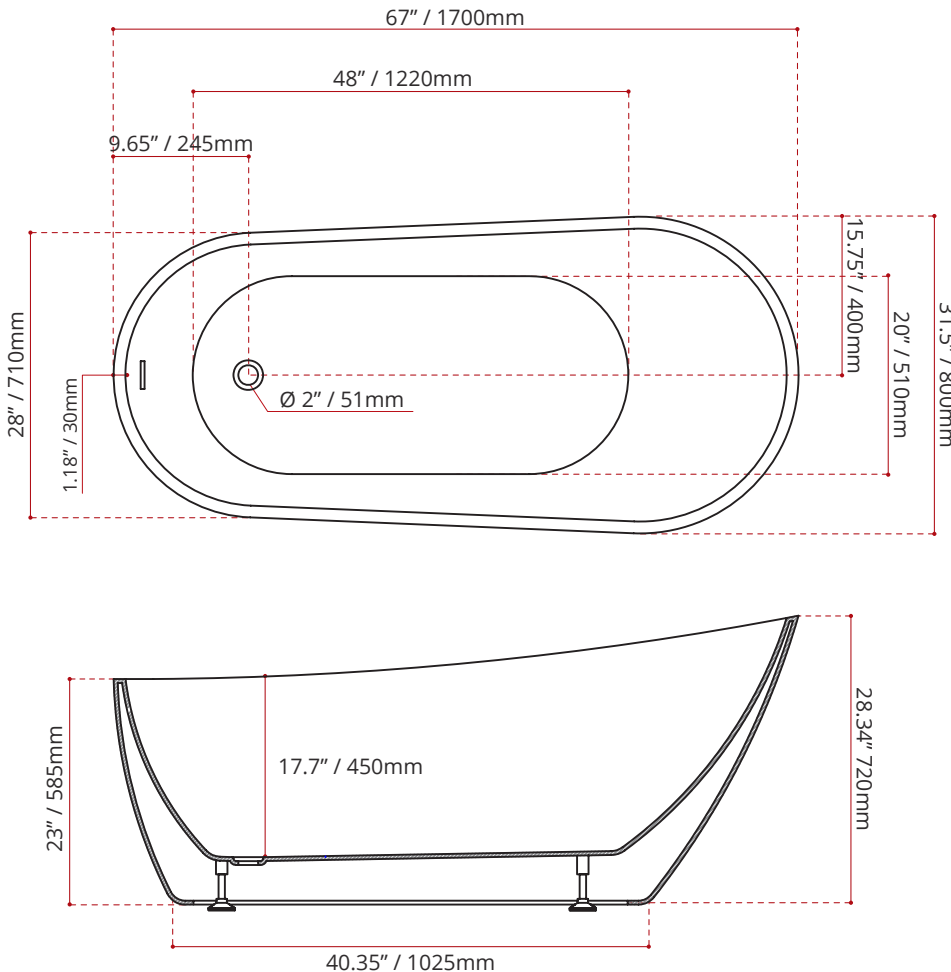

Product images are for illustration purposes only. Actual product(s) may vary.

MODEL No.	FINISH
967	GW GLOSS WHITE

DIMENSIONS	WATER DEPTH	CAPACITY
<ul style="list-style-type: none"> • Length: 67" / 1700mm • Width: 31.5" / 800mm • Height: 28.34" / 720mm 	14.5" / 368mm Drain to overflow	60 gal. 163 litres of water

PRODUCT INFORMATION:

Valley's ATARAXY freestanding bath is a bold, expressionistic addition to any bathroom. A contoured backrest is perfect for cradling the curves of the body for optimal comfort during a soak. **This tub comes with an integral slotted overflow and a pop-up drain is included.** Complies with CSA & IAPMO standards

SHIPPING INFORMATION:

- Length: 69" / 1750mm
- Width: 33.5" / 850mm
- Height: 30" / 760mm
- Net Weight: 46 kg / 101 lbs
- Gross Weight: 56 kg / 123 lbs

CUSTOMIZE YOUR TUB

ALL UPCHARGE OPTIONS ARE MADE TO ORDER
- NO REFUND - NO RETURN -

EXTERIOR FINISH OPTION

colourme
VALLEY

DISCLAIMER: Measurements may vary ± ¼" (Diagram Not to scale)