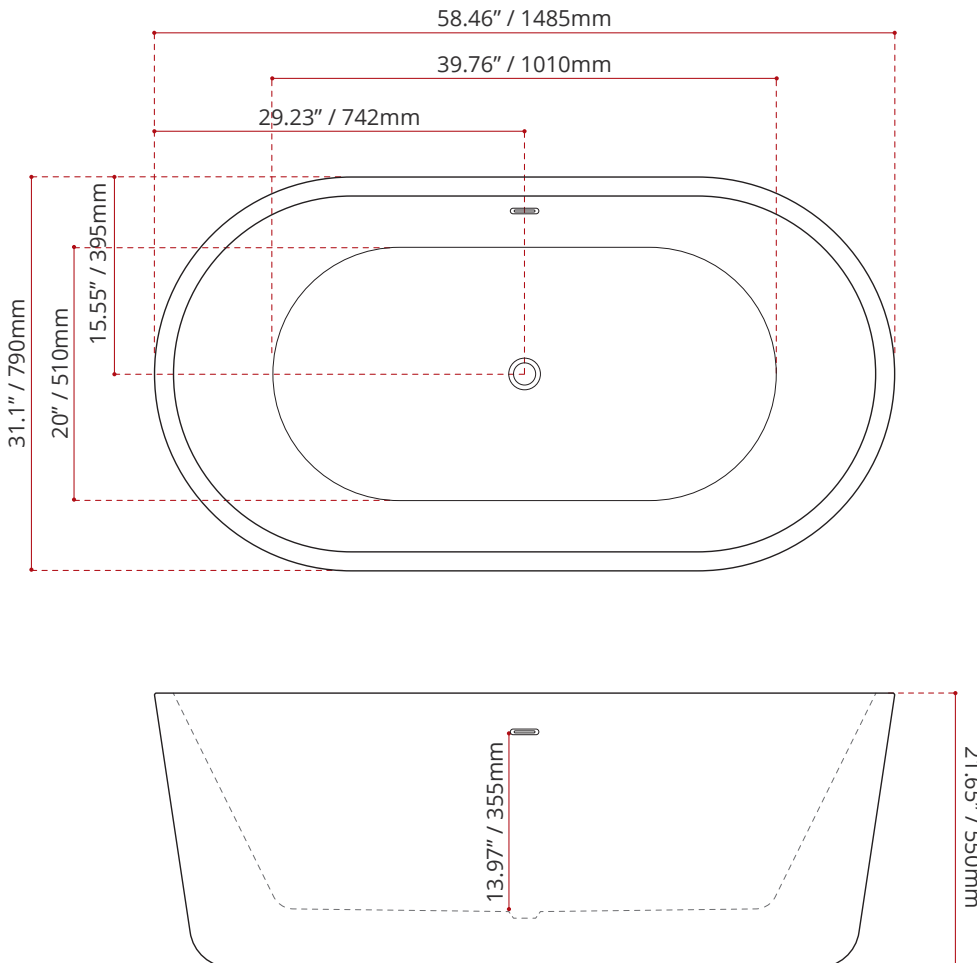

MODEL No.	FINISH
913	GW GLOSS WHITE

DIMENSIONS	WATER DEPTH	CAPACITY
<ul style="list-style-type: none"> • Length: 58.46" / 1485mm • Width: 31.1" / 790mm • Height: 21.65" / 550mm 	13.97" / 355mm Drain to overflow	53 gal. 200 litres of water

PRODUCT INFORMATION:

Valley's AVOS is a modern freestanding bath with a wide, deep bathing well. A gentle slope offers a more leisurely soak. Made from high gloss, crack-resistant acrylic, this tub is long-lasting and highly durable. **This tub comes with an integral slotted overflow and a white pop-up drain is included.** Complies with CSA & IAPMO standards

SHIPPING INFORMATION:

- Length: 60.2" / 1530mm
- Width: 32.67" / 830mm
- Height: 24.8" / 630mm
- Net Weight: 40 kg / 88 lbs.
- Gross Weight: 54 kg / 119 lbs

CUSTOMIZE YOUR TUB

ALL UPCHARGE OPTIONS ARE MADE TO ORDER
- NO REFUND - NO RETURN -