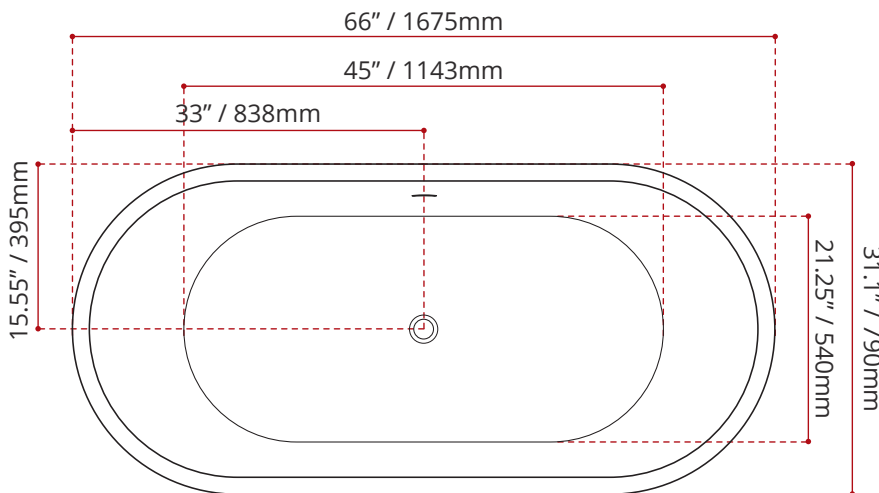

Product images are for illustration purposes only. Actual product(s) may vary.

MODEL No.	FINISH
953	GW GLOSS WHITE

DIMENSIONS	WATER DEPTH	CAPACITY
<ul style="list-style-type: none"> • Length: 66" / 1675mm • Width: 31.1" / 790mm • Height: 23.4" / 595mm 	14.5" / 368mm Drain to overflow	60 gal. 227 litres of water

SHIPPING INFORMATION:

- Length: 69" / 1752mm
- Width: 34" / 864mm
- Height: 25" / 635mm
- Net Weight: 54 kg / 119 lbs.
- Gross Weight: 69 kg / 152 lbs.

CUSTOMIZE YOUR TUB

ALL UPCHARGE OPTIONS ARE MADE TO ORDER
- NO REFUND - NO RETURN -

EXTERIOR FINISH OPTION

JETTING OPTION

- COMFORT WARM SYSTEM

DISCLAIMER: Measurements may vary ± ¼" (Diagram Not to scale)