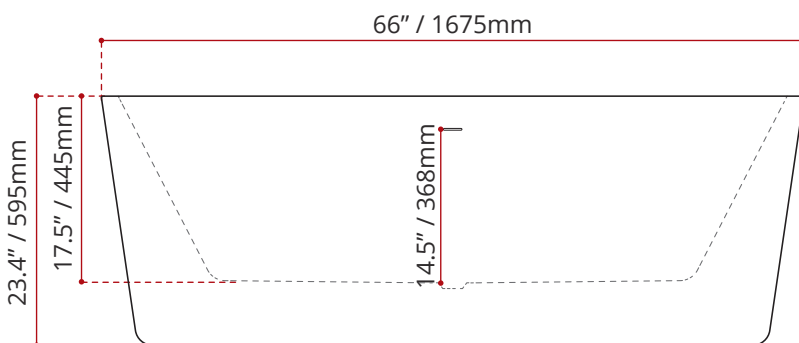

Product images are for illustration purposes only. Actual product(s) may vary.

MODEL No.	FINISH
953	GW GLOSS WHITE

DIMENSIONS	WATER DEPTH	CAPACITY
<ul style="list-style-type: none"> • Length: 66" / 1675mm • Width: 31.1" / 790mm • Height: 23.4" / 595mm 	14.5" / 368mm Drain to overflow	60 gal. 227 litres of water

SHIPPING INFORMATION:

- Length: 69" / 1752mm
- Width: 34" / 864mm
- Height: 25" / 635mm
- Net Weight: 54 kg / 119 lbs.
- Gross Weight: 69 kg / 152 lbs.

CUSTOMIZE YOUR TUB

ALL UPCHARGE OPTIONS ARE MADE TO ORDER
- NO REFUND - NO RETURN -

EXTERIOR FINISH OPTION

JETTING OPTION

- COMFORT WARM SYSTEM

DISCLAIMER: Measurements may vary ± ¼" (Diagram Not to scale)