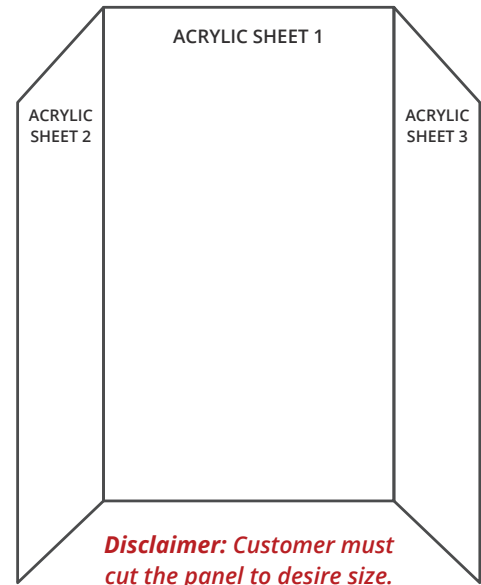

DESCRIPTION:

- **To use with any:**

- 36" x 36" Single Threshold Shower Bases
- 48" x 36" Single Threshold Shower Bases

- **The kit includes:**

- **Three (3)** 50" x 88" Acrylic Sheets (**AA50*88*125WHT**)

- **Wall thickness: 0.125"**

- Easy to clean and maintain
- High gloss / Crack - resistant acrylic
- Pure North American Acrylic

DISCLAIMER: Measurements may vary \pm 1/4" (Diagram Not to scale)