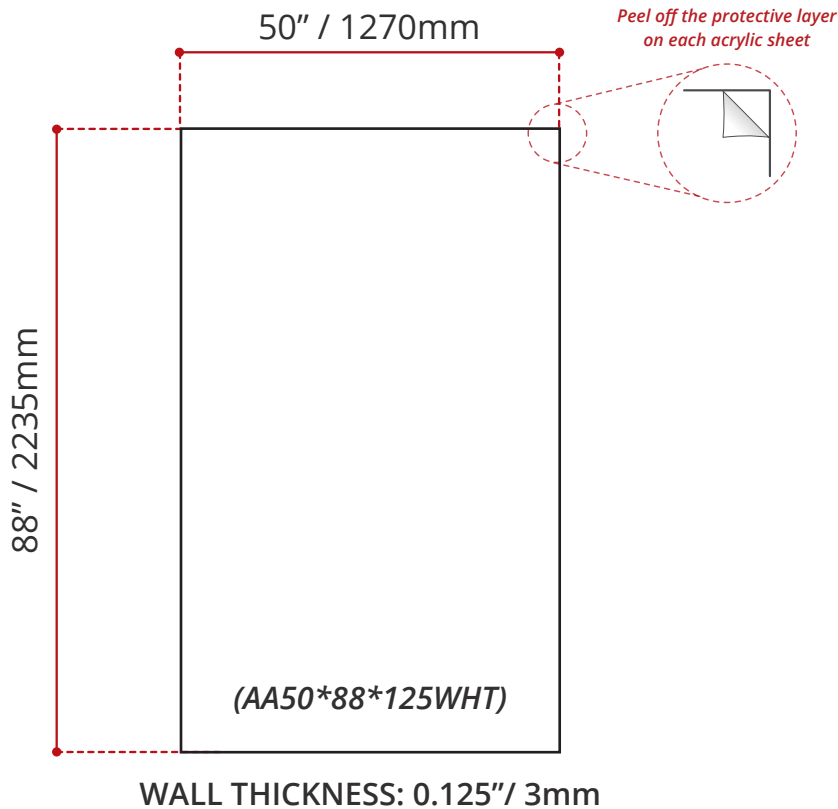

DESCRIPTION:

- **To use with any:**

- 36" x 36" Single Threshold Shower Bases
- 48" x 36" Single Threshold Shower Bases

- **The kit includes:**

- **Three (3)** 50" x 88" Acrylic Sheets (**AA50*88*125WHT**)

- **Wall thickness: 0.125"**

- Easy to clean and maintain
- High gloss / Crack - resistant acrylic
- Pure North American Acrylic

DISCLAIMER: Measurements may vary \pm 1/4" (Diagram Not to scale)