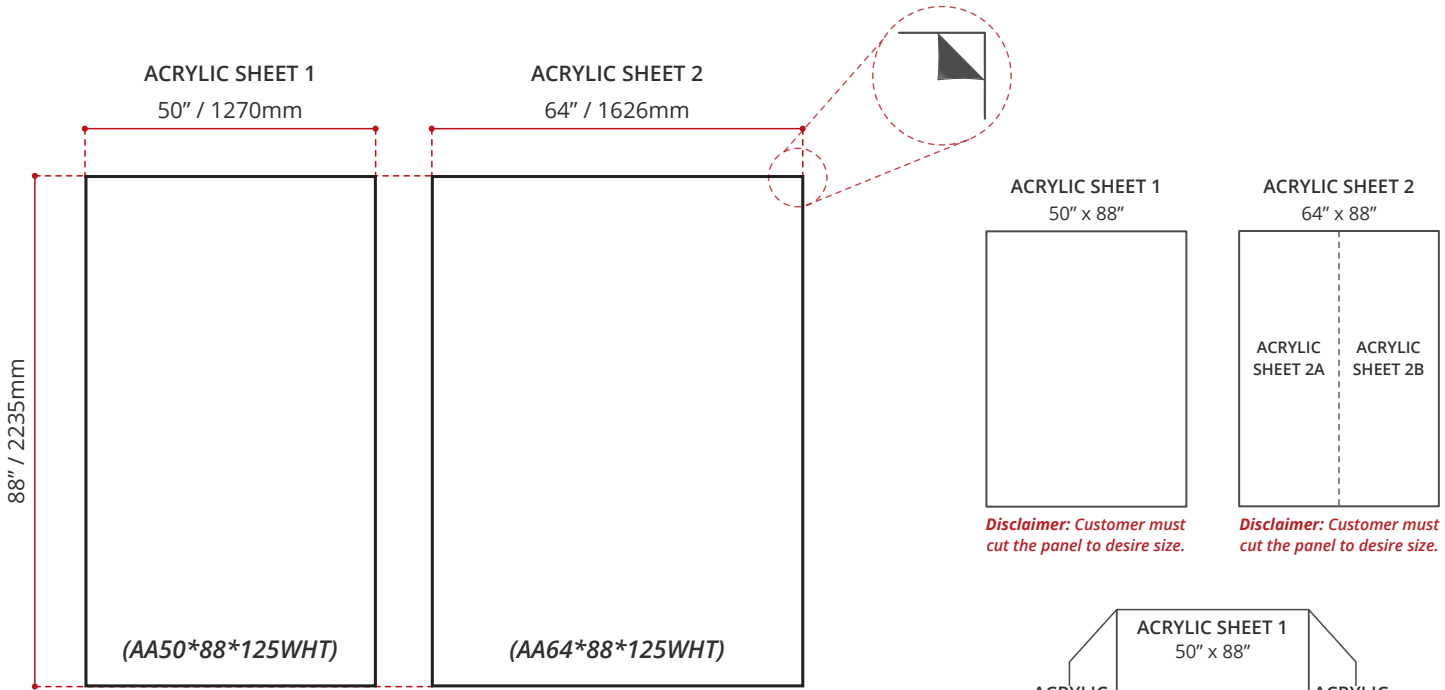

• **Wall thickness: 0.125"**

- Easy to clean and maintain
- High gloss / Crack - resistant acrylic
- Pure North American Acrylic

Peel off the protective layer on each acrylic sheet

WALL THICKNESS: 0.125" / 3mm

DISCLAIMER: Measurements may vary ± 1/4" (Diagram Not to scale)