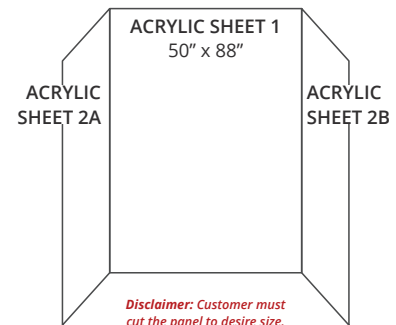

DESCRIPTION:

• **To use with any:**

- 48" x 30" Single Threshold Shower Bases
- 48" x 32" Single Threshold Shower Bases
- 60" x 30" Double Threshold Shower Bases
- 60" x 32" Double Threshold Shower Bases
- 60" x 36" Double Threshold Shower Bases

• **The kit includes:**

- **One (1)** 50" x 88" Acrylic Sheet (**AA50*88*125WHT**)
- **One (1)** 64" x 88" Acrylic Sheet (**AA64*88*125WHT**)

• **Wall thickness: 0.125"**

- Easy to clean and maintain
- High gloss / Crack - resistant acrylic
- Pure North American Acrylic

Peel off the protective layer on each acrylic sheet

WALL THICKNESS: 0.125" / 3mm

DISCLAIMER: Measurements may vary ± 1/4" (Diagram Not to scale)