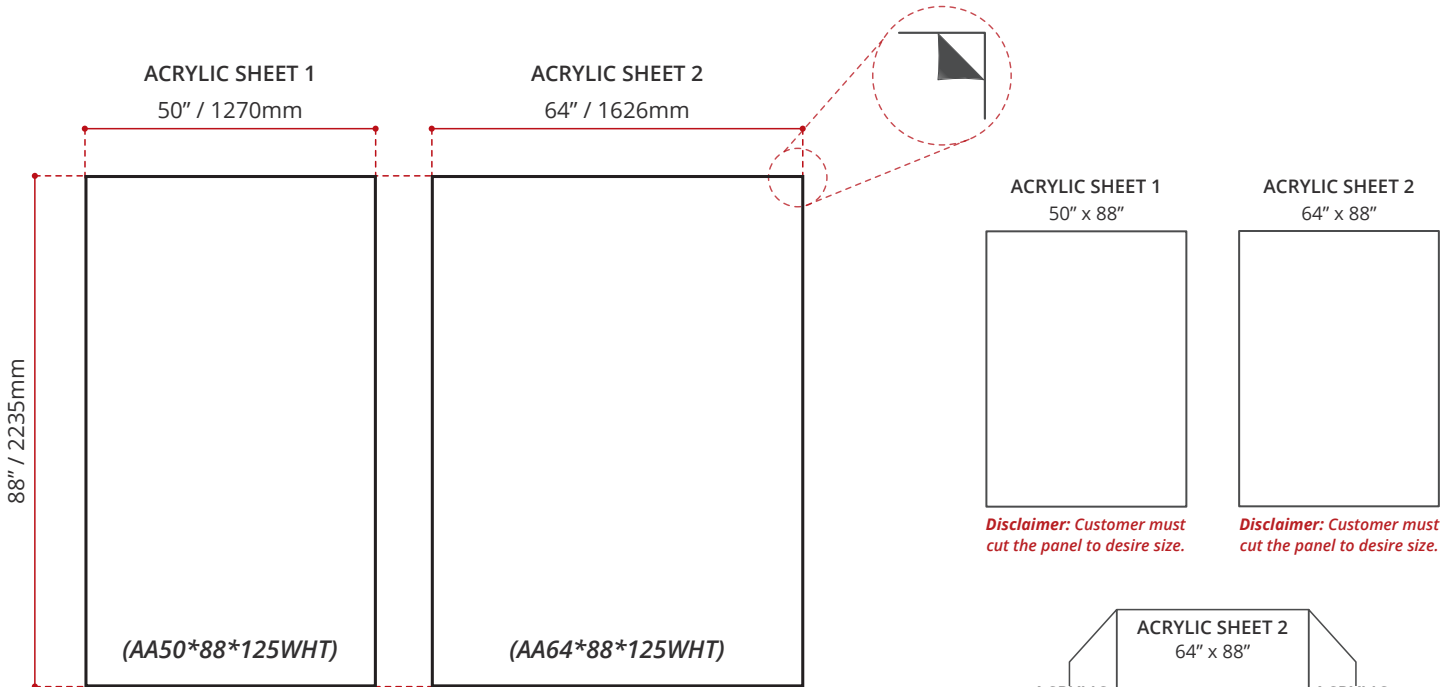

DESCRIPTION:

• **To use with any:**

- 60" x 36" Single Threshold Shower Bases
- 60" x 42" Single Threshold Shower Bases
- 60" x 48" Double Threshold Shower Bases
- 60" x 36" Skirted Bathtubs

• **The kit includes:**

- **Two (2)** 50" x 88" Acrylic Sheet (**AA50*88*125WHT**)
- **One (1)** 64" x 88" Acrylic Sheet (**AA64*88*125WHT**)

• **Wall thickness: 0.125"**

- Easy to clean and maintain
- High gloss / Crack - resistant acrylic
- Pure North American Acrylic

Peel off the protective layer on each acrylic sheet

WALL THICKNESS: 0.125" / 3mm

DISCLAIMER: Measurements may vary \pm 1/4" (Diagram Not to scale)