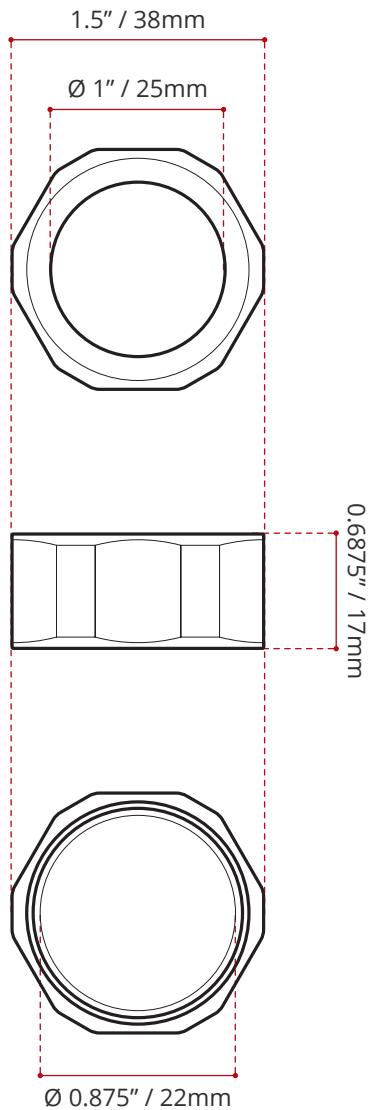

Product images are for illustration purposes only. Actual product(s) may vary.

PRODUCT INFORMATION:

- Brass Coupling Connector for **781.208.100** Wall-mount faucet
- • 3/4" female to 1/2" male

SHIPPING INFORMATION:

- Length: 5" / 127mm
- Width: 5" / 127mm
- Height: 5" / 127mm
- Net Weight: 0.5kg / 1.1lbs.
- Gross Weight: 0.75kg / 1.6lbs.

DISCLAIMER: Measurements may vary ± 1/4" (Diagram Not to scale)