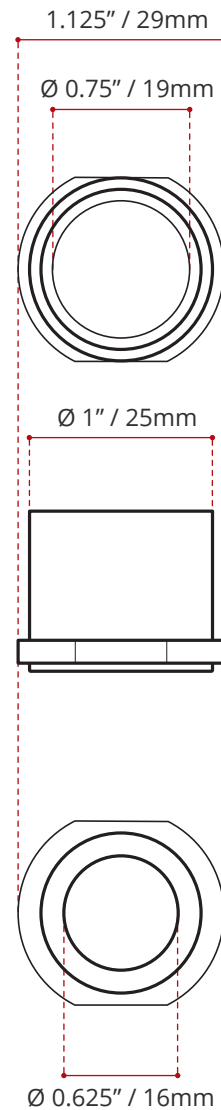

Product images are for illustration purposes only. Actual product(s) may vary.

PRODUCT INFORMATION:

- Brass Coupling Connector for **781.208.100** Wall-mount faucet
- • 3/4" female to 1/2" male

SHIPPING INFORMATION:

- Length: 5" / 127mm
- Width: 5" / 127mm
- Height: 5" / 127mm
- Net Weight: 0.5kg / 1.1lbs.
- Gross Weight: 0.75kg / 1.6lbs.

DISCLAIMER: Measurements may vary ± 1/4" (Diagram Not to scale)