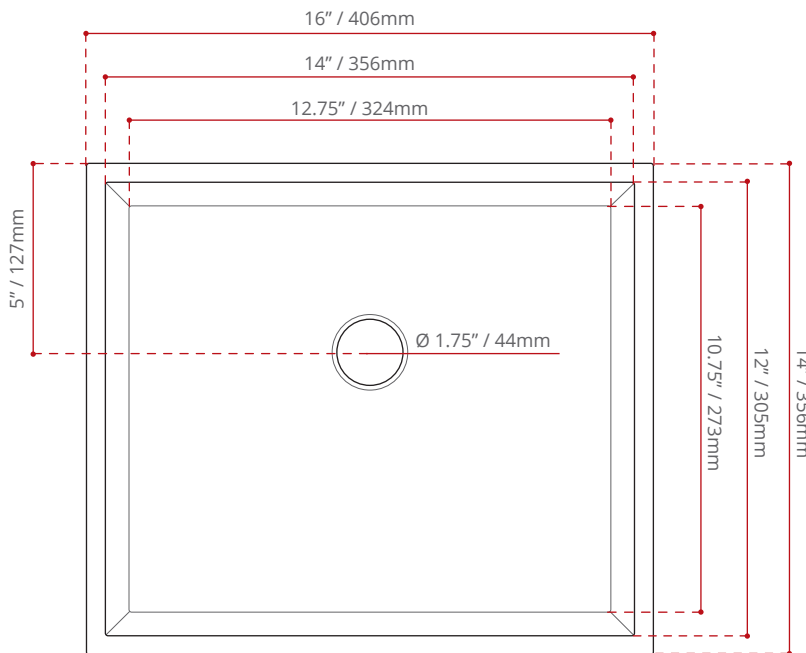

DESCRIPTION:

- Undermounted basin.
- Shila stone.
- No Overflow.
- Made in Canada.
- Ultra sheer gloss.
- Complies with CSA & IAPMO standards.

Colour Me **SERIES**

SHIPPING DIMENSIONS

17 x 15 x 7" / 432 x 381 x 178mm

NET WEIGHT

TBA

GROSS WEIGHT

TBA

Measurements may vary ±5mm
- Diagram NOT to scale -