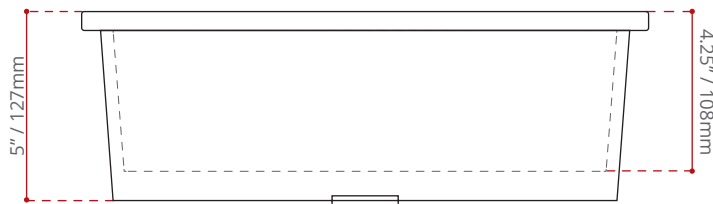

DESCRIPTION:

- Undermounted basin.
- Shila stone.
- No Overflow.
- Made in Canada.
- Ultra sheer gloss.
- Complies with CSA & IAPMO standards.

Colour Me **SERIES**

SHIPPING DIMENSIONS

17 x 15 x 7" / 432 x 381 x 178mm

NET WEIGHT

TBA

GROSS WEIGHT

TBA

Measurements may vary ±5mm
- Diagram NOT to scale -