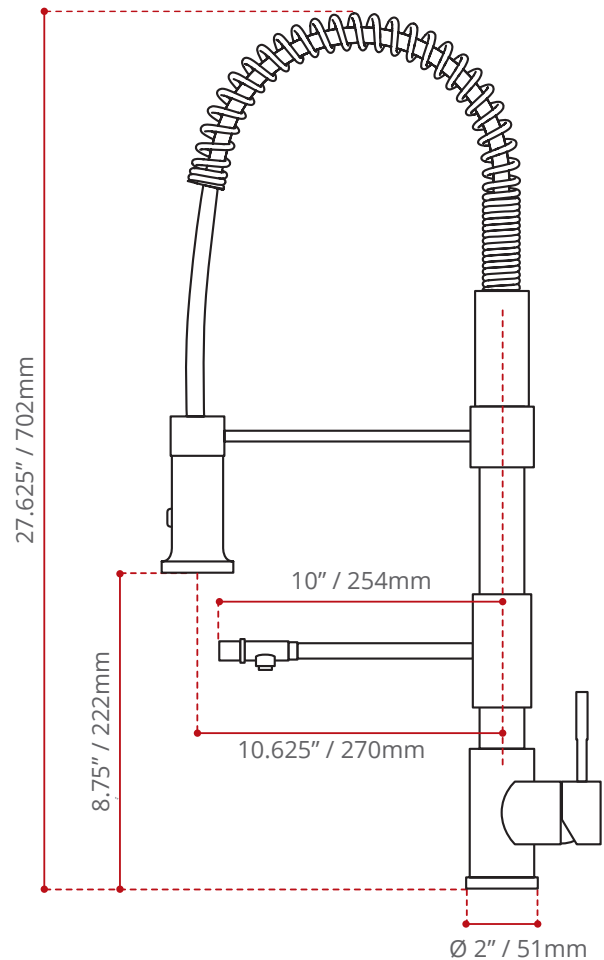

DESCRIPTION:

- Single hole, single lever high-arc kitchen faucet
- Pull-out spray head
- 360° swivel spout for a full range of motion
- Brushed solid stainless steel construction
- High quality, drip-free ceramic cartridge
- Multi-functional design includes a rotating pot filler
- Complies with CSA & IAPMO standards

FLOW RATE:

8.3 LPM

FINISH:

S1644.558.210
(Brushed Stainless Steel)

C-102 CARTRIDGE

SHIPPING INFORMATION:

- Length: 33.75" / 857mm
- Net Weight: 3.24 kg / 7.14 lbs.
- Width: 14.25" / 362mm
- Gross Weight: 3.85 kg / 8.48 lbs.
- Height: 3.25" / 83mm

DISCLAIMER:

Measurements may vary $\pm \frac{1}{4}$ "
(Diagram Not to scale)