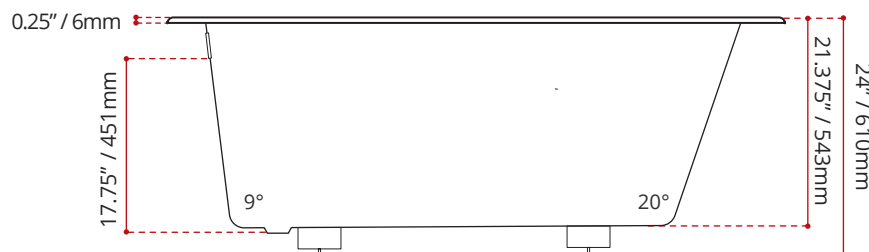

<b>WHITE FINISH</b>
<b>MODEL No.</b>
<b>1331</b>

DIMENSIONS	WATER DEPTH	CAPACITY
<ul style="list-style-type: none"> <li>• Length: 57.5" / 1461mm</li> <li>• Width: 28.5" / 724mm</li> <li>• Height: 24" / 610mm</li> </ul>	17.75" / 451mm Drain to overflow	56.8 gal. 215 litres of water

SHIPPING INFORMATION:	
<ul style="list-style-type: none"> <li>• Length: 62" / 1575mm</li> <li>• Width: 34" / 864mm</li> <li>• Height: 26" / 660mm</li> </ul>	<ul style="list-style-type: none"> <li>• Net Weight: 35 kg / 77 lbs.</li> <li>• Gross Weight: 40 kg / 88 lbs.</li> </ul>

DISCLAIMER: Measurements may vary ± 1/4" (Diagram Not to scale)