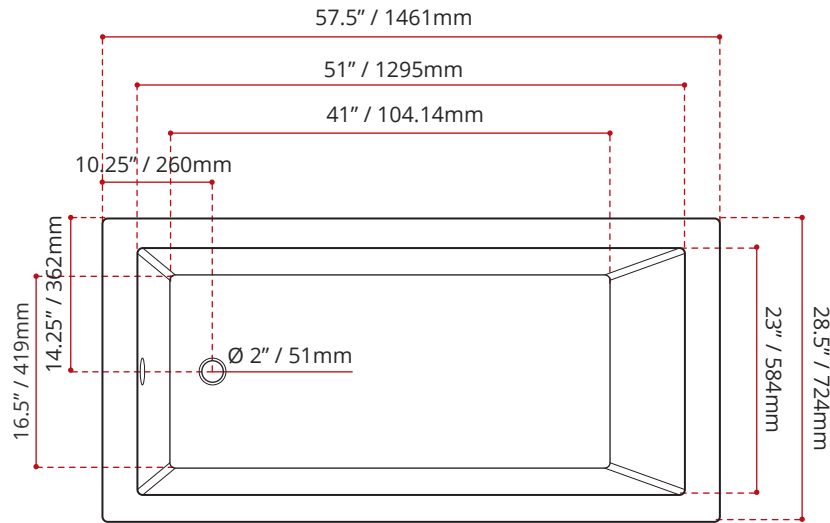

<b>WHITE FINISH</b>
<b>MODEL No.</b>
<b>1331</b>

DIMENSIONS	WATER DEPTH	CAPACITY
<ul style="list-style-type: none"> <li>• Length: 57.5" / 1461mm</li> <li>• Width: 28.5" / 724mm</li> <li>• Height: 24" / 610mm</li> </ul>	17.75" / 451mm Drain to overflow	56.8 gal. 215 litres of water

SHIPPING INFORMATION:	
<ul style="list-style-type: none"> <li>• Length: 62" / 1575mm</li> <li>• Width: 34" / 864mm</li> <li>• Height: 26" / 660mm</li> </ul>	<ul style="list-style-type: none"> <li>• Net Weight: 35 kg / 77 lbs.</li> <li>• Gross Weight: 40 kg / 88 lbs.</li> </ul>

DISCLAIMER: Measurements may vary ± 1/4" (Diagram Not to scale)