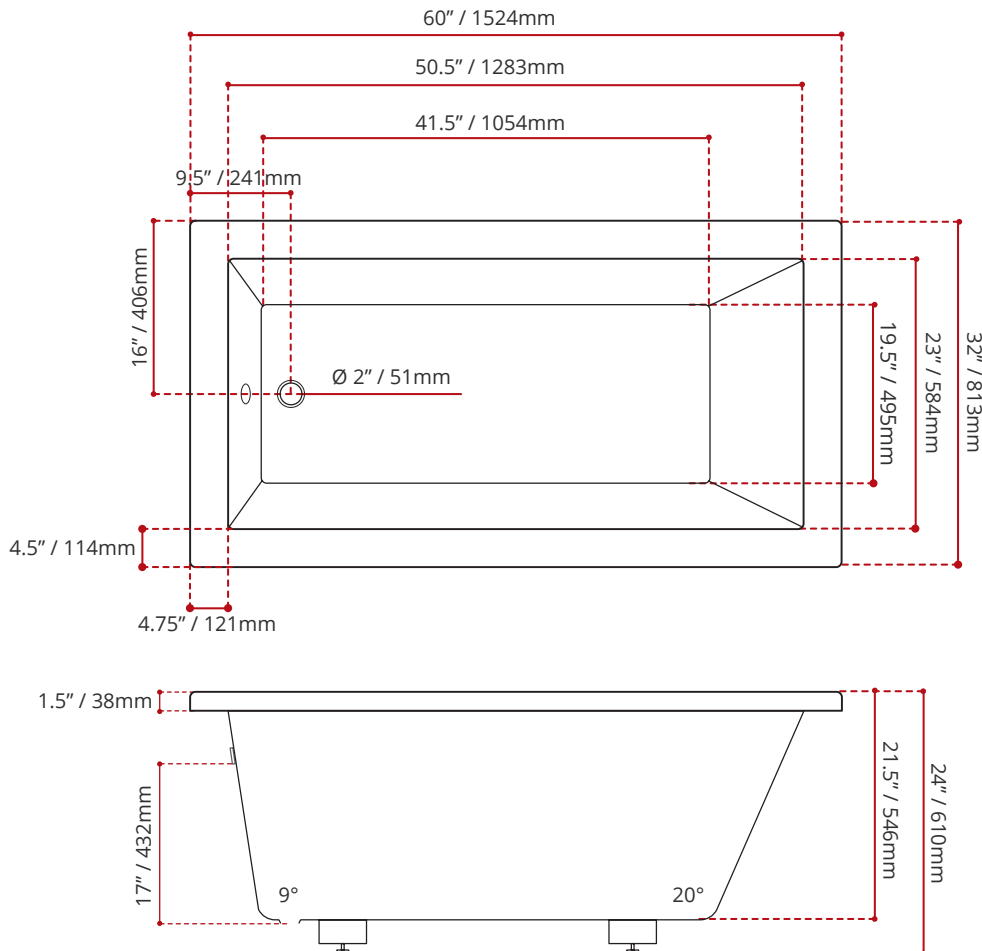

Product images are for illustration purposes only. Actual product(s) may vary.

<b>WHITE FINISH</b>
<b>MODEL No.</b>
<b>1251</b>

DIMENSIONS	WATER DEPTH	CAPACITY
<ul style="list-style-type: none"> <li>• Length: 60" / 1524mm</li> <li>• Width: 32" / 813mm</li> <li>• Height: 24" / 610mm</li> </ul>	17" / 432mm Drain to overflow	50.5 gal. 191 litres of water

PRODUCT INFORMATION:	
<ul style="list-style-type: none"> <li>• Modern style</li> <li>• End drain</li> <li>• Made in Canada</li> </ul>	<ul style="list-style-type: none"> <li>• Drop-in installation</li> <li>• High gloss / Crack-resistant acrylic</li> <li>• Complies with CSA &amp; IAPMO standards</li> </ul>

SHIPPING INFORMATION:	
<ul style="list-style-type: none"> <li>• Length: 62" / 1575mm</li> <li>• Width: 34" / 864mm</li> <li>• Height: 26" / 660mm</li> </ul>	<ul style="list-style-type: none"> <li>• Net Weight: 40 kg / 88 lbs</li> <li>• Gross Weight: 44.5 kg / 98 lbs</li> </ul>

DISCLAIMER: Measurements may vary ± 1/4" (Diagram Not to scale)