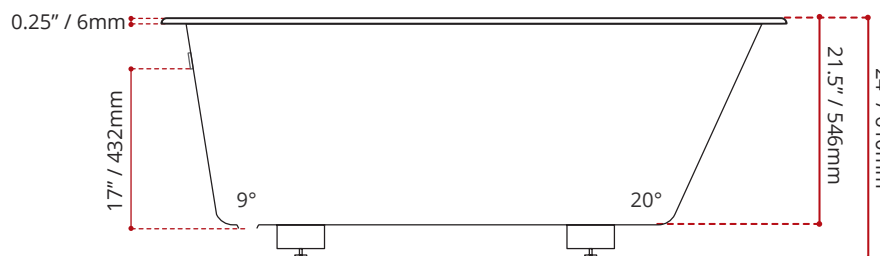

WHITE FINISH
MODEL No.
1341

DIMENSIONS	WATER DEPTH	CAPACITY
<ul style="list-style-type: none"> • Length: 57.5" / 1461mm • Width: 30.5" / 775mm • Height: 24" / 610mm 	17" / 432mm Drain to overflow	50.5 gal. 191 litres of water

PRODUCT INFORMATION:	
<ul style="list-style-type: none"> • Modern style • End drain • Made in Canada 	<ul style="list-style-type: none"> • Undermount installation • High gloss / Crack-resistant acrylic • Complies with CSA & IAPMO standards

SHIPPING INFORMATION:	
<ul style="list-style-type: none"> • Length: 62" / 1575mm • Width: 34" / 864mm • Height: 26" / 660mm 	<ul style="list-style-type: none"> • Net Weight: 40 kg / 88 lbs • Gross Weight: 44.5 kg / 98 lbs

DISCLAIMER: Measurements may vary ± ¼" (Diagram Not to scale)