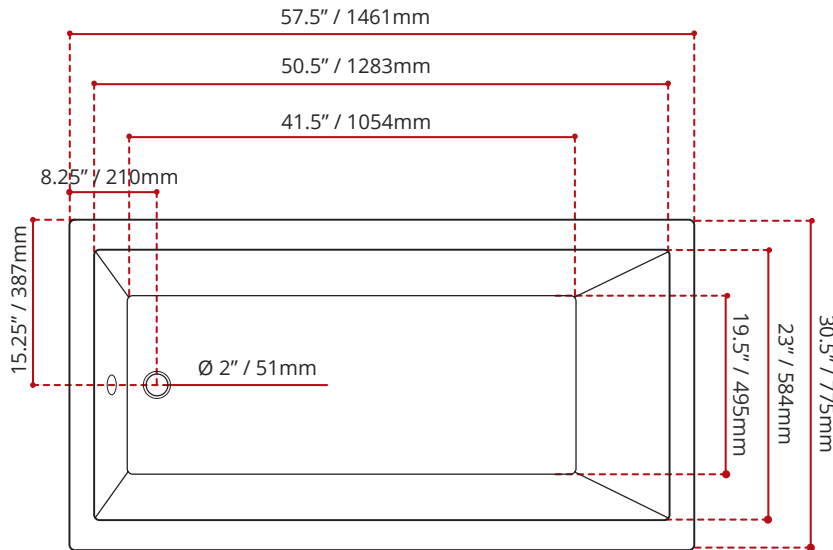

WHITE FINISH
MODEL No.
1341

DIMENSIONS	WATER DEPTH	CAPACITY
<ul style="list-style-type: none"> • Length: 57.5" / 1461mm • Width: 30.5" / 775mm • Height: 24" / 610mm 	17" / 432mm Drain to overflow	50.5 gal. 191 litres of water

PRODUCT INFORMATION:	
<ul style="list-style-type: none"> • Modern style • End drain • Made in Canada 	<ul style="list-style-type: none"> • Undermount installation • High gloss / Crack-resistant acrylic • Complies with CSA & IAPMO standards

SHIPPING INFORMATION:	
<ul style="list-style-type: none"> • Length: 62" / 1575mm • Width: 34" / 864mm • Height: 26" / 660mm 	<ul style="list-style-type: none"> • Net Weight: 40 kg / 88 lbs • Gross Weight: 44.5 kg / 98 lbs

DISCLAIMER: Measurements may vary ± ¼" (Diagram Not to scale)