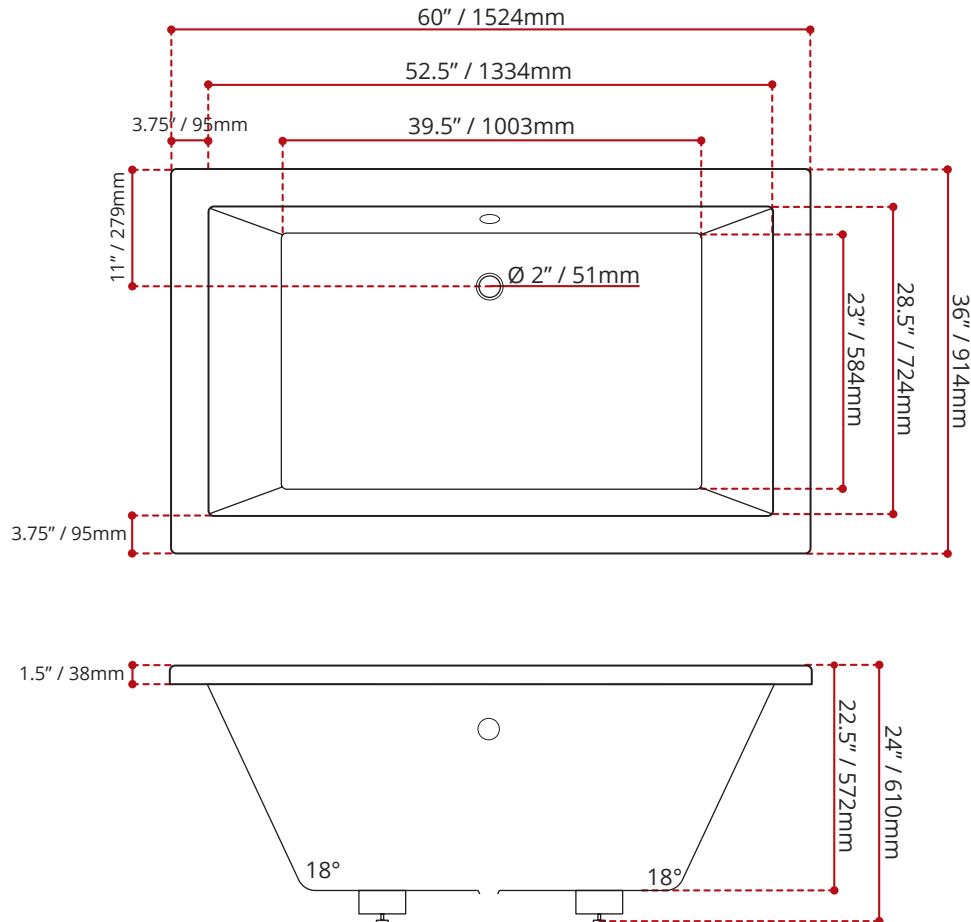

WHITE FINISH
MODEL No.
1271

DIMENSIONS	WATER DEPTH	CAPACITY
<ul style="list-style-type: none"> • Length: 60" / 1524mm • Width: 36" / 914mm • Height: 24" / 610mm 	17.75" / 451mm Drain to overflow	70 gal. 265 litres of water

SHIPPING INFORMATION:	
<ul style="list-style-type: none"> • Length: 68" / 1727mm • Width: 34" / 864mm • Height: 26" / 660mm 	<ul style="list-style-type: none"> • Net Weight: 40 kg / 88 lbs • Gross Weight: 44.5 kg / 98 lbs