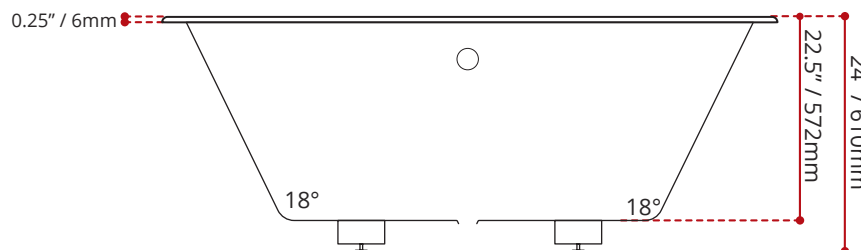

WHITE FINISH
MODEL No.
1361

DIMENSIONS	WATER DEPTH	CAPACITY
<ul style="list-style-type: none"> • Length: 57.5" / 1461mm • Width: 34.5" / 876mm • Height: 24" / 610mm 	17.75" / 451mm Drain to overflow	70 gal. 265 litres of water

SHIPPING INFORMATION:	
<ul style="list-style-type: none"> • Length: 68" / 1727mm • Width: 34" / 864mm • Height: 26" / 660mm 	<ul style="list-style-type: none"> • Net Weight: 40 kg / 88 lbs • Gross Weight: 44.5 kg / 98 lbs