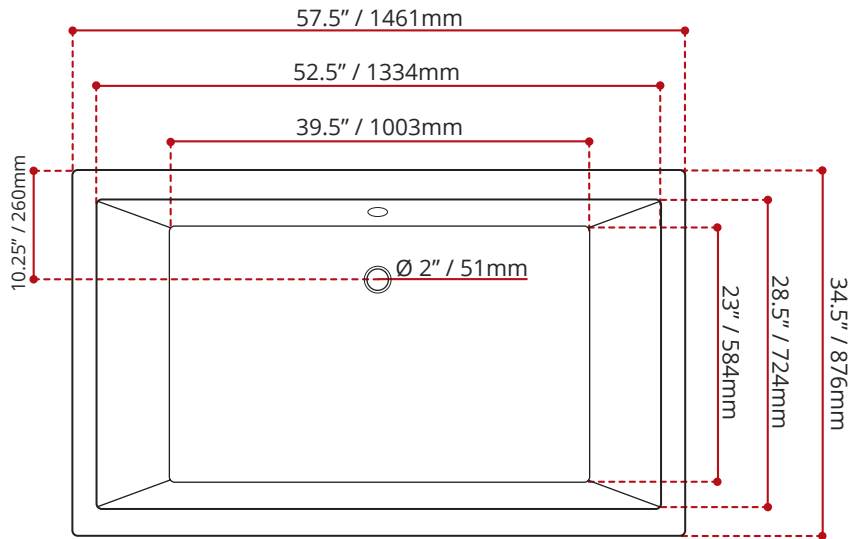

WHITE FINISH
MODEL No.
1361

DIMENSIONS	WATER DEPTH	CAPACITY
<ul style="list-style-type: none"> • Length: 57.5" / 1461mm • Width: 34.5" / 876mm • Height: 24" / 610mm 	17.75" / 451mm Drain to overflow	70 gal. 265 litres of water

SHIPPING INFORMATION:	
<ul style="list-style-type: none"> • Length: 68" / 1727mm • Width: 34" / 864mm • Height: 26" / 660mm 	<ul style="list-style-type: none"> • Net Weight: 40 kg / 88 lbs • Gross Weight: 44.5 kg / 98 lbs