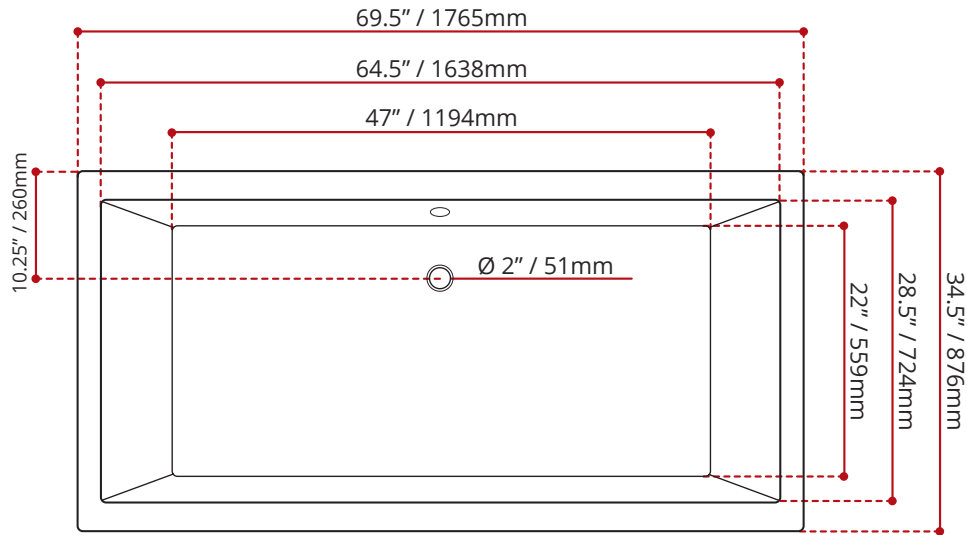

<b>WHITE FINISH</b>
<b>MODEL No.</b>
<b>1391</b>

DIMENSIONS	WATER DEPTH	CAPACITY
<ul style="list-style-type: none"> <li>• Length: 69.5" / 1765mm</li> <li>• Width: 34.5" / 876mm</li> <li>• Height: 19.5" / 495mm</li> </ul>	13.5" / 343mm Drain to overflow	61 gal. 231 litres of water

SHIPPING INFORMATION:	
<ul style="list-style-type: none"> <li>• Length: 74" / 1880mm</li> <li>• Width: 38" / 965mm</li> <li>• Height: 26" / 660mm</li> </ul>	<ul style="list-style-type: none"> <li>• Net Weight: 40 kg / 88 lbs</li> <li>• Gross Weight: 44.5 kg / 98 lbs</li> </ul>

DISCLAIMER: Measurements may vary ± 1/4" (Diagram Not to scale)

**CUSTOMIZE YOUR TUB**

*ALL UPCHARGE OPTIONS ARE MADE TO ORDER - NO REFUND - NO RETURN -*

AVAILABLE CUSTOMIZATION OPTIONS	MODEL No.
TEXTURED BOTTOM	<b>C4</b>